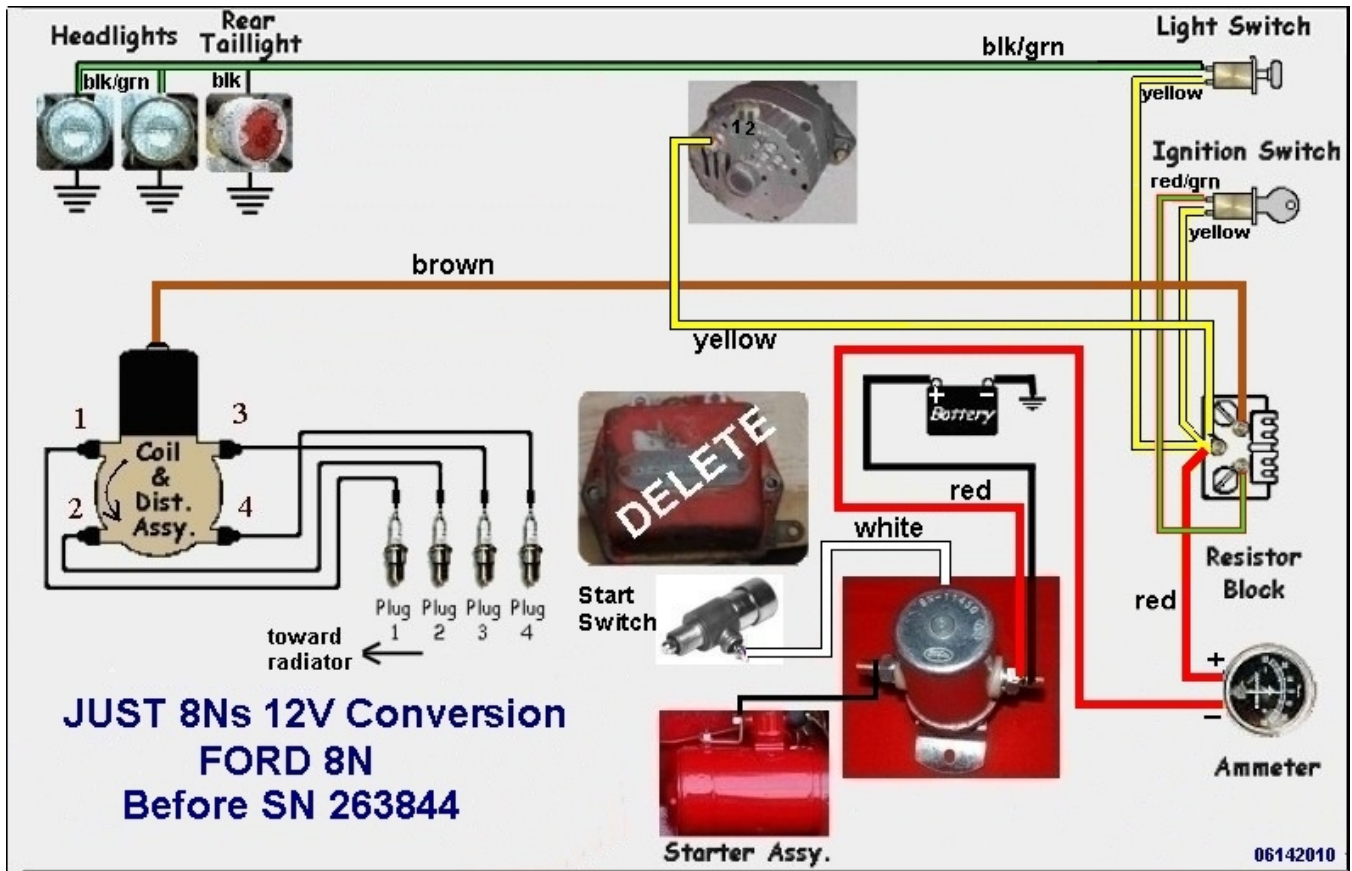

# JMOR's Wiring Diagrams (Pictograms)

**FAF-14401-B**  
**Main Harness Wiring Diagram**  
**1953-54 Jubilee / NAA**

*Best internet source  
 of information and help  
 for old Ford tractors.*

[www.ntractorclub.com](http://www.ntractorclub.com)