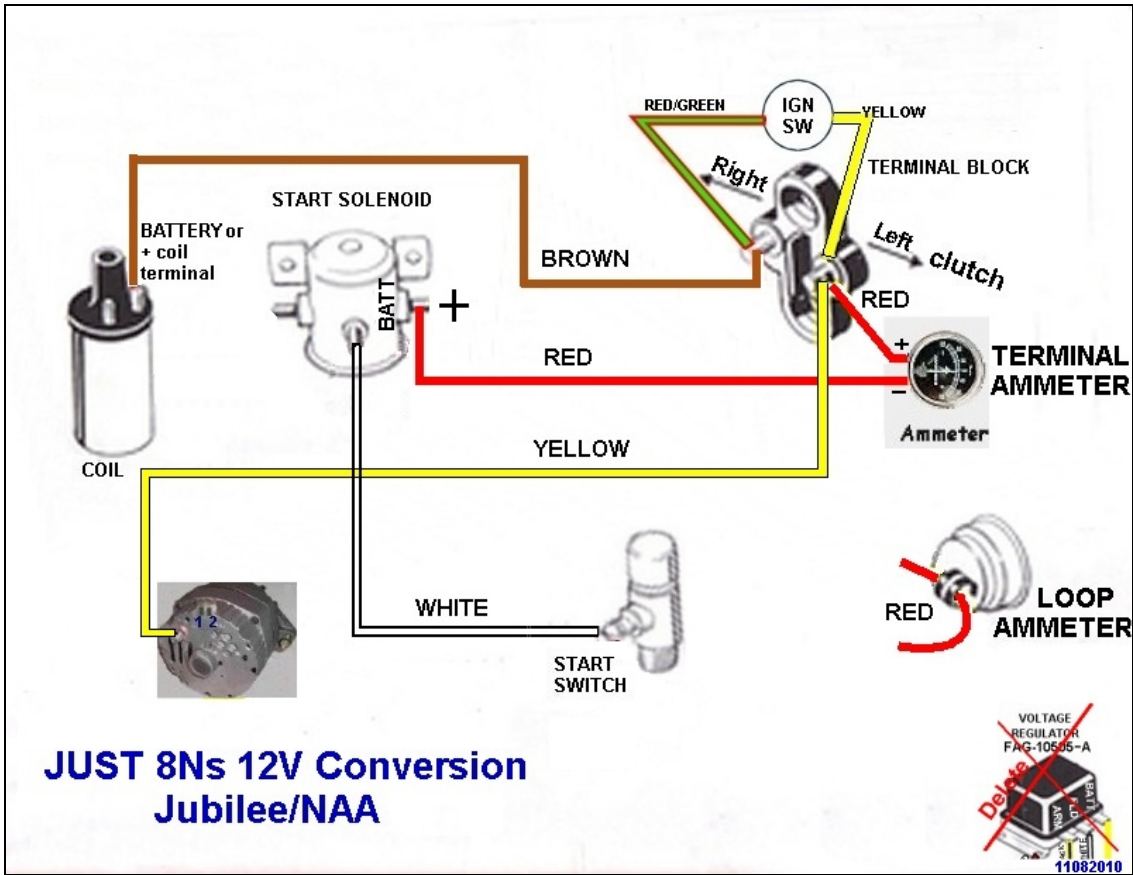

# JMOR's Wiring Diagrams (Pictograms)

**FAF-14401-B**  
**Main Harness Wiring Diagram**  
**1953-54 Jubilee / NAA**

*Best internet source  
 of information and help  
 for old Ford tractors.*

[www.ntractorclub.com](http://www.ntractorclub.com)