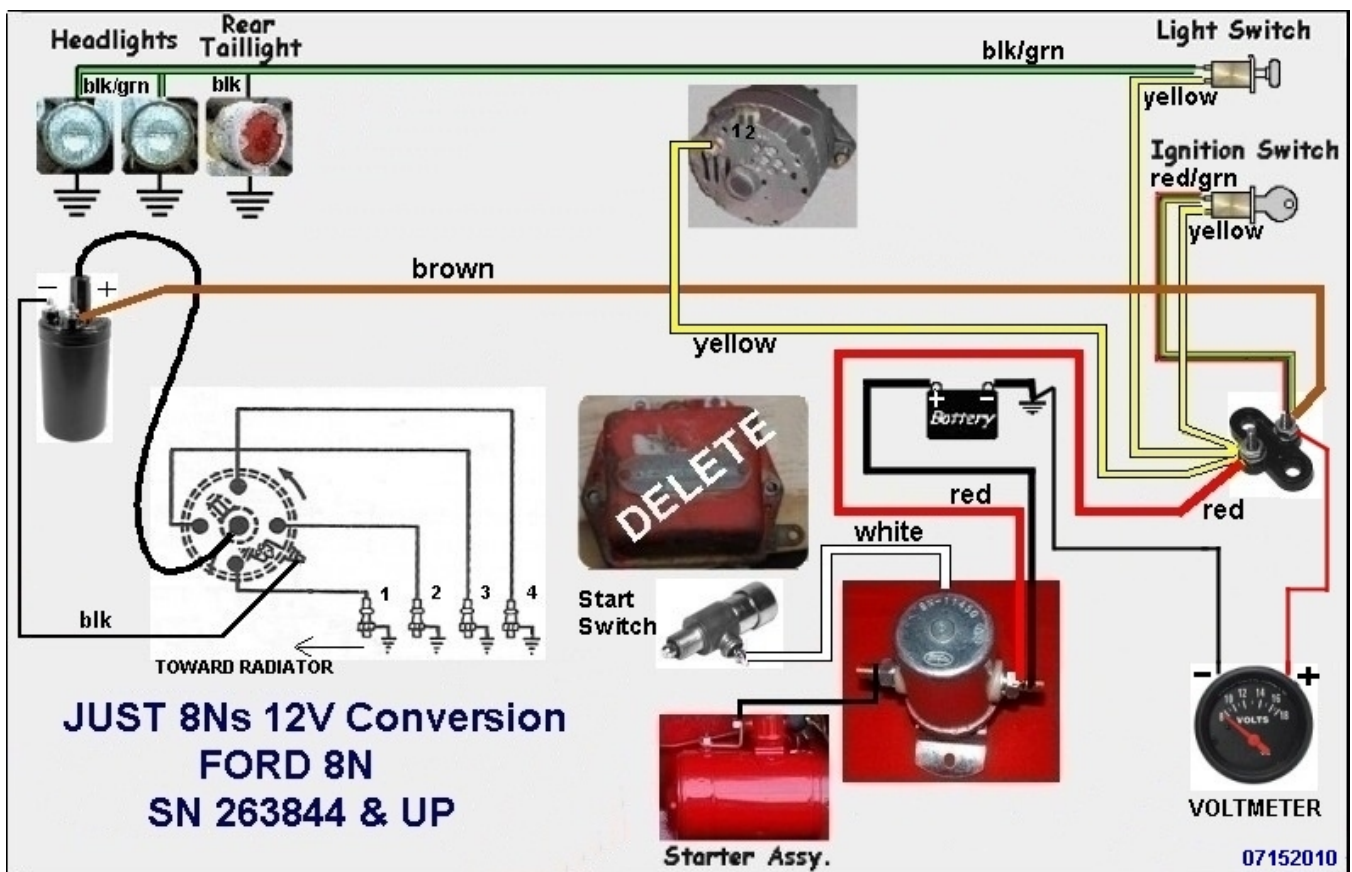

# JMOR's Wiring Diagrams (Pictograms)

**FAF-14401-B**  
**Main Harness Wiring Diagram**  
**1953-54 Jubilee / NAA**

*Best internet source  
 of information and help  
 for old Ford tractors.*

[www.ntractorclub.com](http://www.ntractorclub.com)