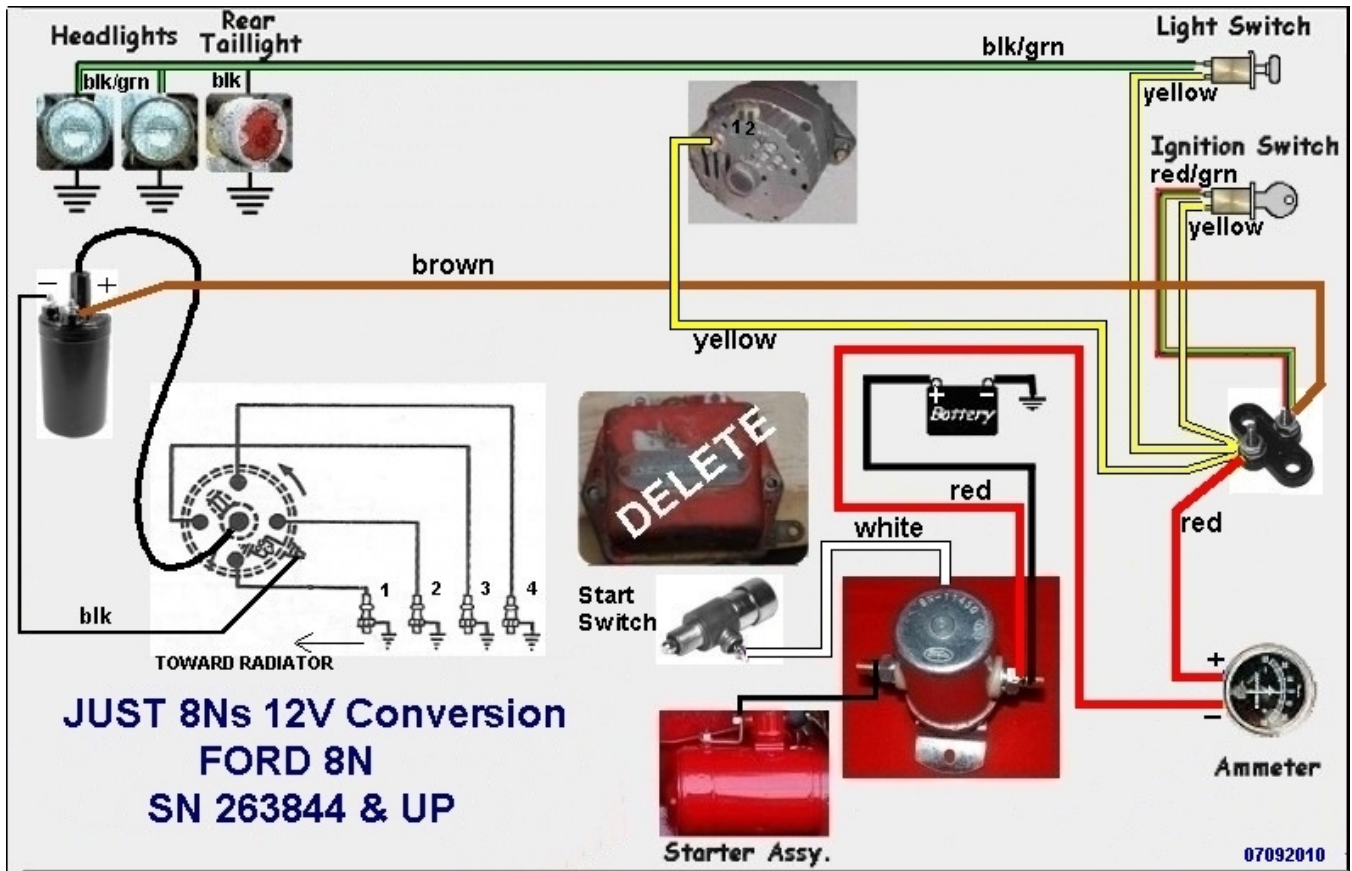

# JMOR's Wiring Diagrams (Pictograms)

**FAF-14401-B**  
**Main Harness Wiring Diagram**  
**1953-54 Jubilee / NAA**

*Best internet source  
 of information and help  
 for old Ford tractors.*

[www.ntractorclub.com](http://www.ntractorclub.com)