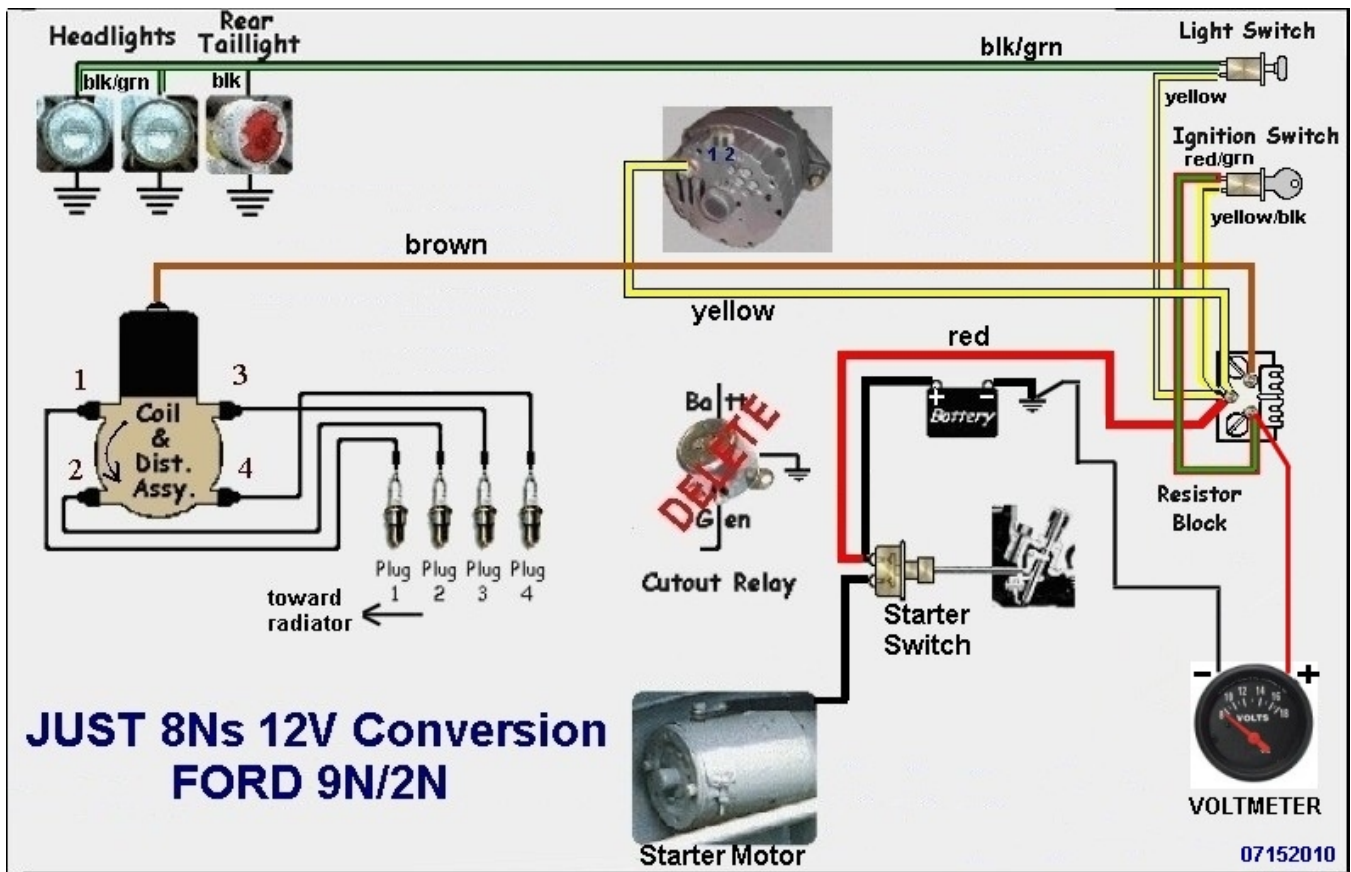

# JMOR's Wiring Diagrams (Pictograms)

**FAF-14401-B**  
**Main Harness Wiring Diagram**  
**1953-54 Jubilee / NAA**

*Best internet source  
 of information and help  
 for old Ford tractors.*

[www.ntractorclub.com](http://www.ntractorclub.com)