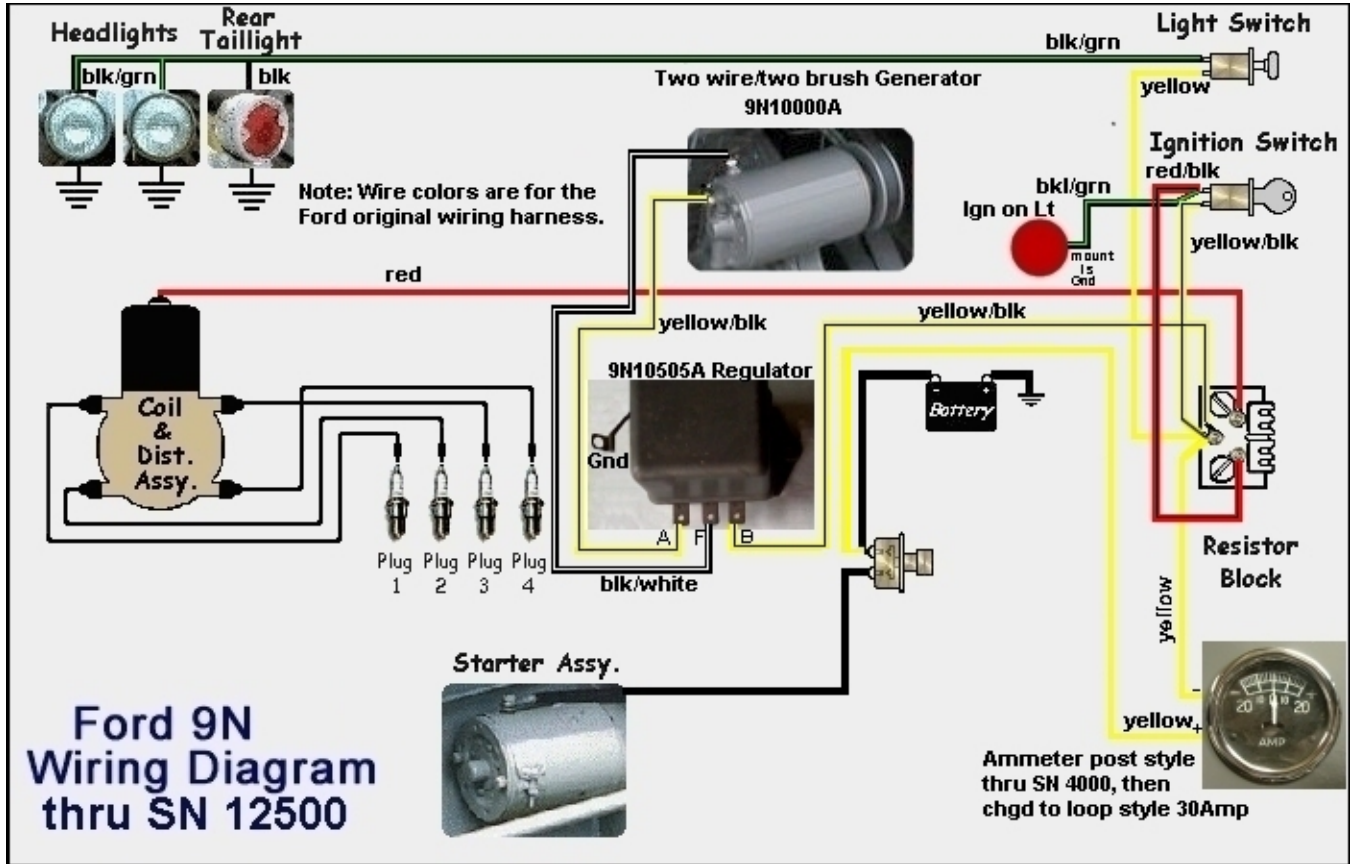

# JMOR's Wiring Diagrams (Pictograms)

**FAF-14401-B**  
**Main Harness Wiring Diagram**  
**1953-54 Jubilee / NAA**

*Best internet source  
 of information and help  
 for old Ford tractors.*

[www.ntractorclub.com](http://www.ntractorclub.com)