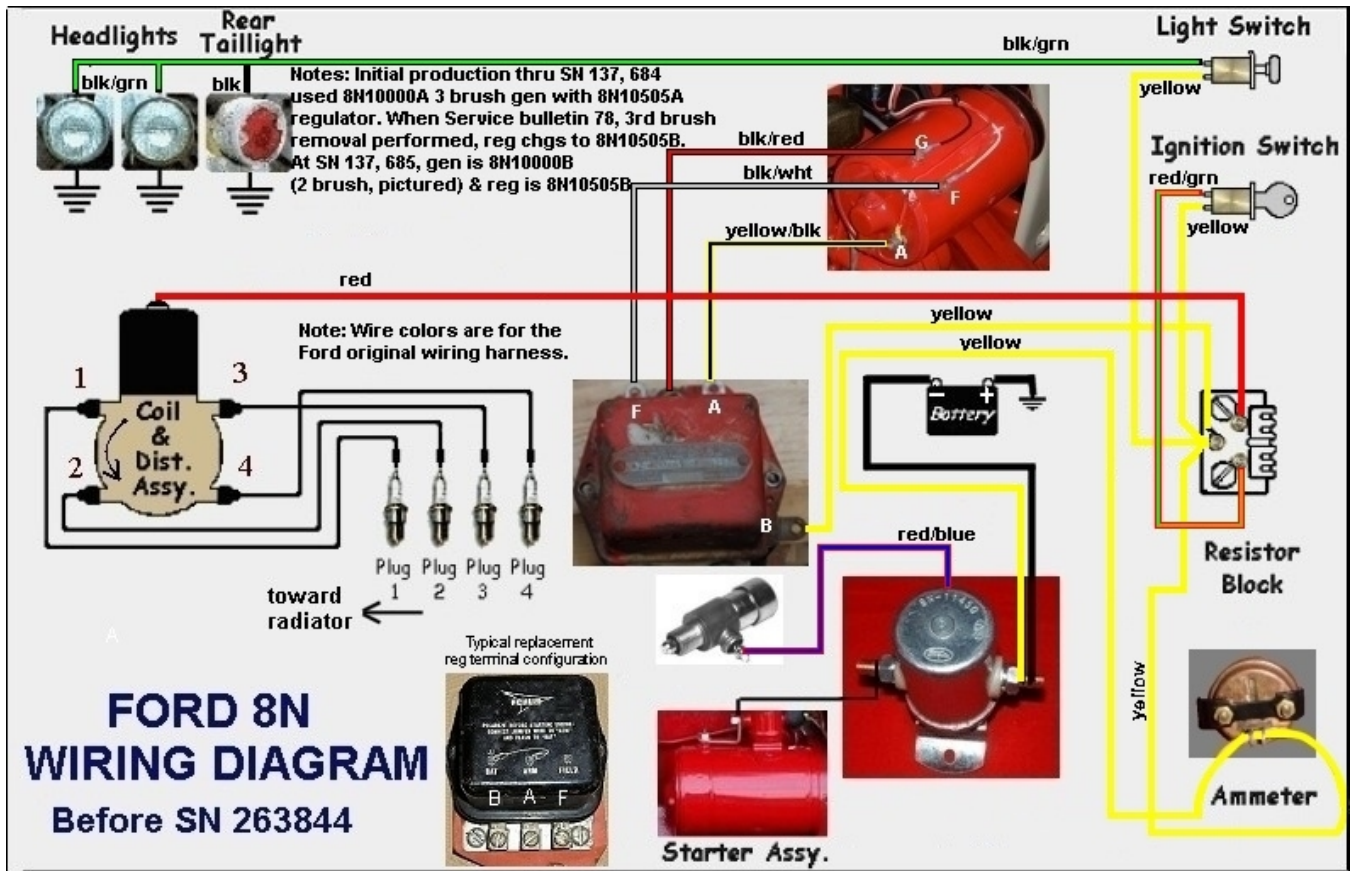

# JMOR's Wiring Diagrams (Pictograms)

**FAF-14401-B**  
**Main Harness Wiring Diagram**  
**1953-54 Jubilee / NAA**

*Best internet source  
 of information and help  
 for old Ford tractors.*

[www.ntractorclub.com](http://www.ntractorclub.com)