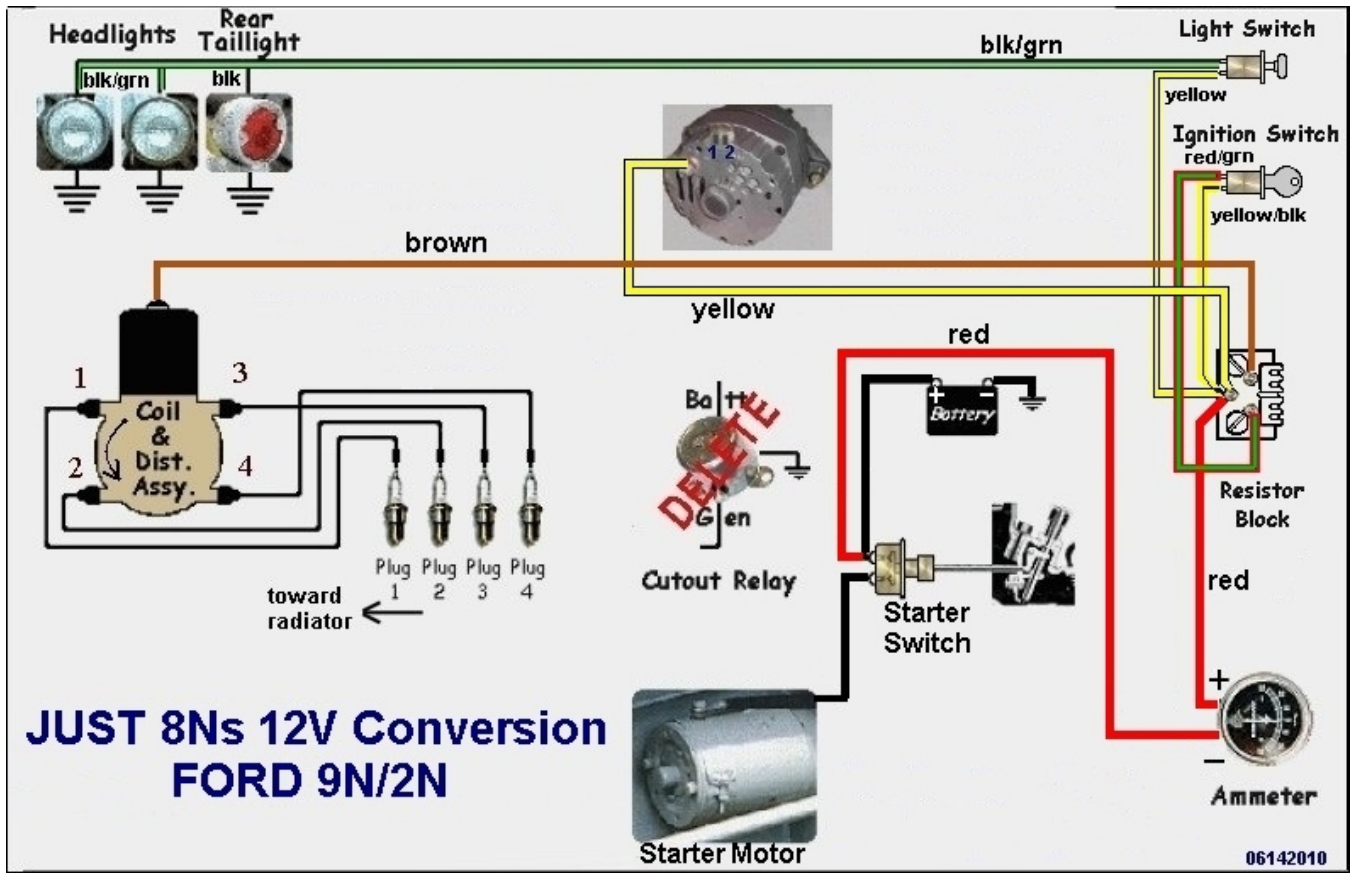

# JMOR's Wiring Diagrams (Pictograms)

**FAF-14401-B**  
**Main Harness Wiring Diagram**  
**1953-54 Jubilee / NAA**

*Best internet source  
 of information and help  
 for old Ford tractors.*

[www.ntractorclub.com](http://www.ntractorclub.com)