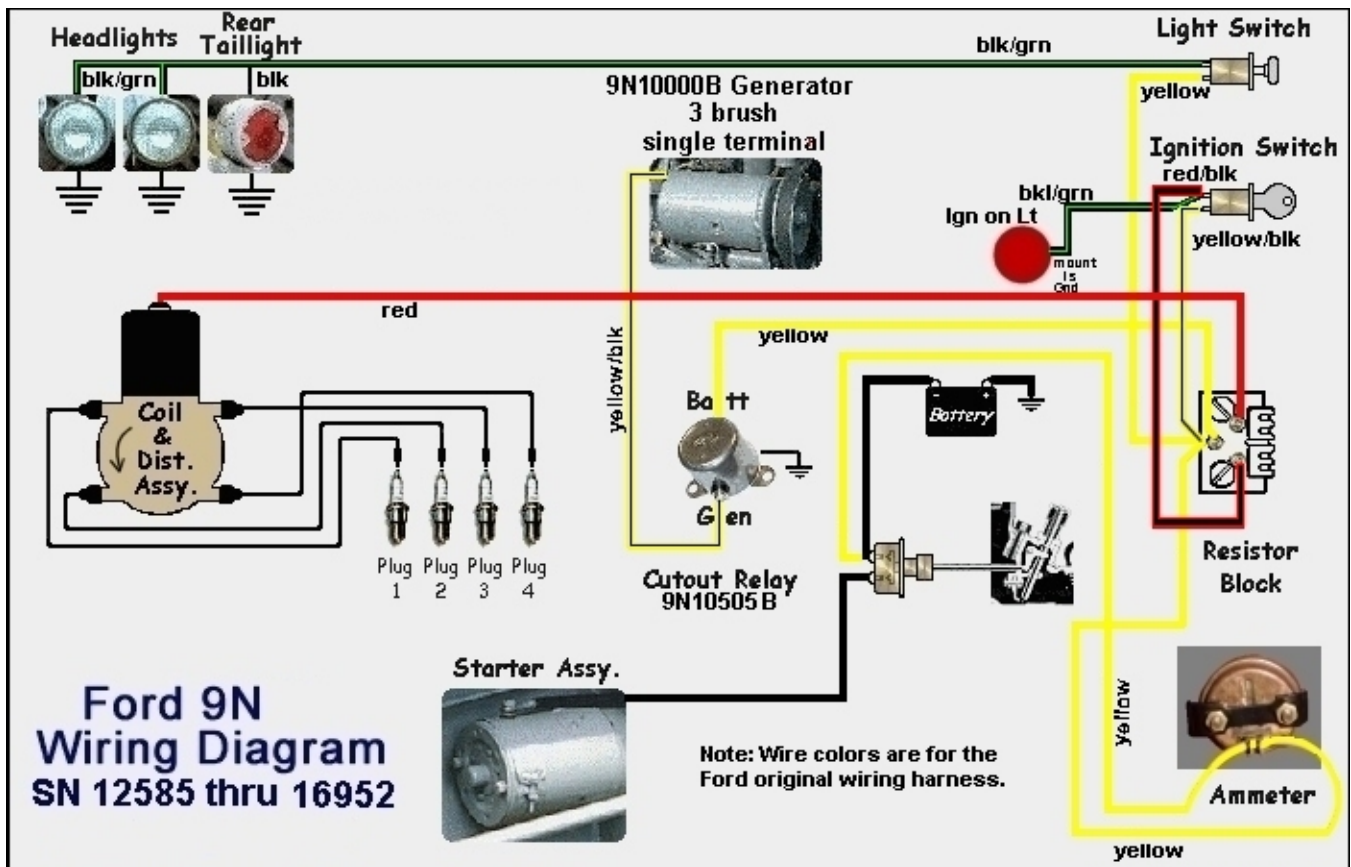

# JMOR's Wiring Diagrams (Pictograms)

**FAF-14401-B**  
**Main Harness Wiring Diagram**  
**1953-54 Jubilee / NAA**

*Best internet source  
 of information and help  
 for old Ford tractors.*

[www.ntractorclub.com](http://www.ntractorclub.com)