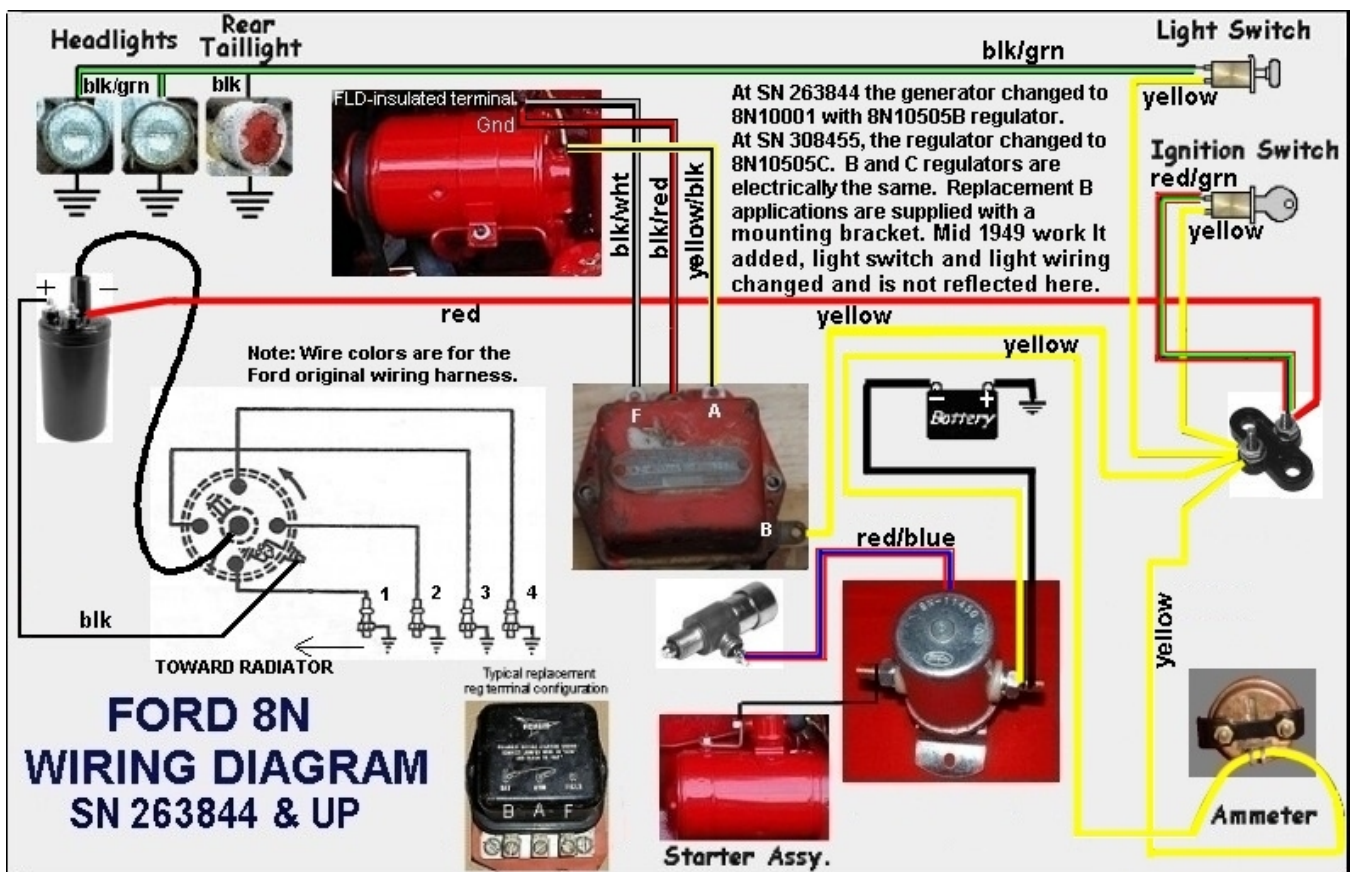

# JMOR's Wiring Diagrams (Pictograms)

**FAF-14401-B**  
**Main Harness Wiring Diagram**  
**1953-54 Jubilee / NAA**

*Best internet source  
 of information and help  
 for old Ford tractors.*

[www.ntractorclub.com](http://www.ntractorclub.com)