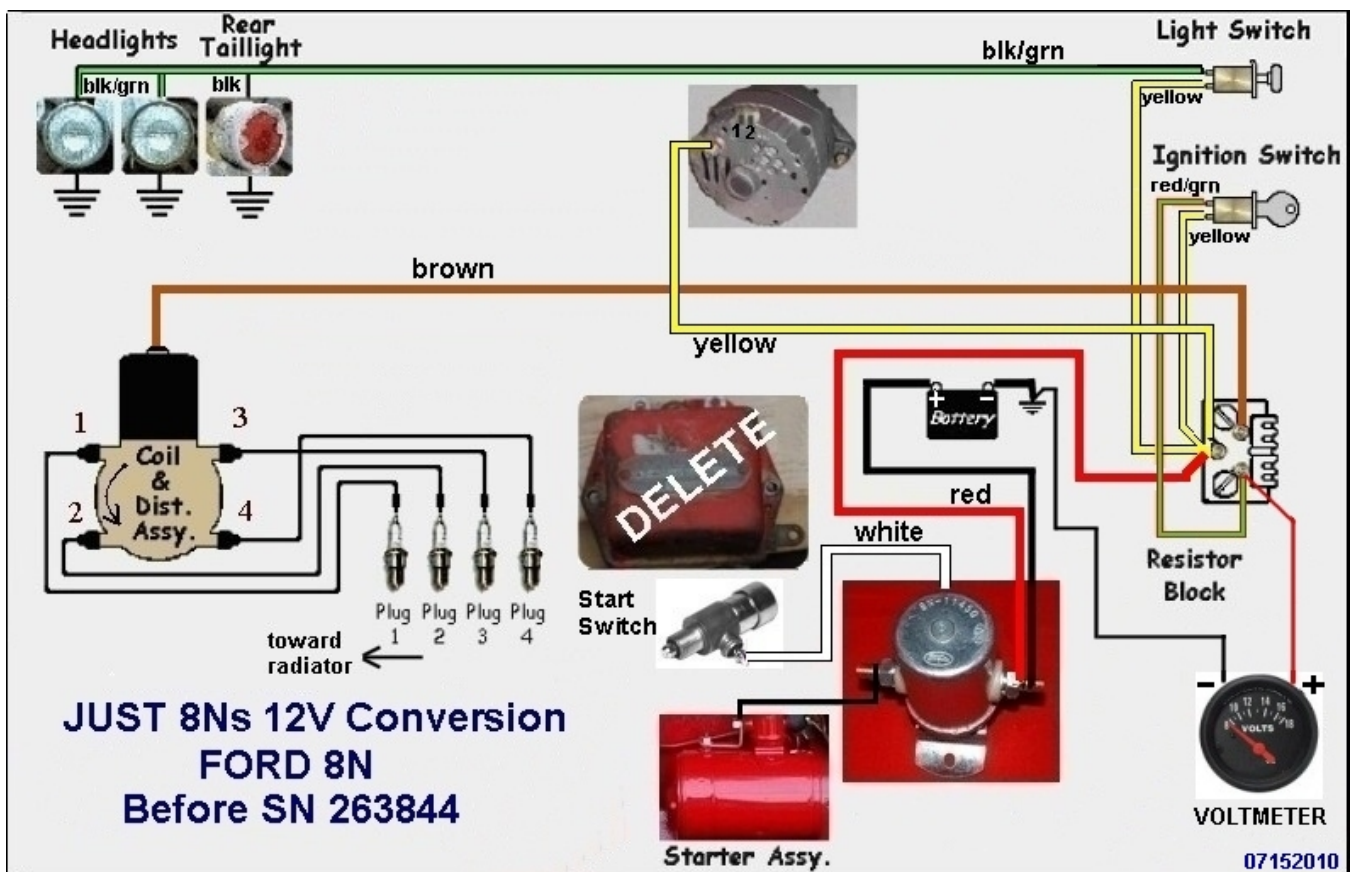

# JMOR's Wiring Diagrams (Pictograms)

**FAF-14401-B**  
**Main Harness Wiring Diagram**  
**1953-54 Jubilee / NAA**

*Best internet source  
 of information and help  
 for old Ford tractors.*

[www.ntractorclub.com](http://www.ntractorclub.com)