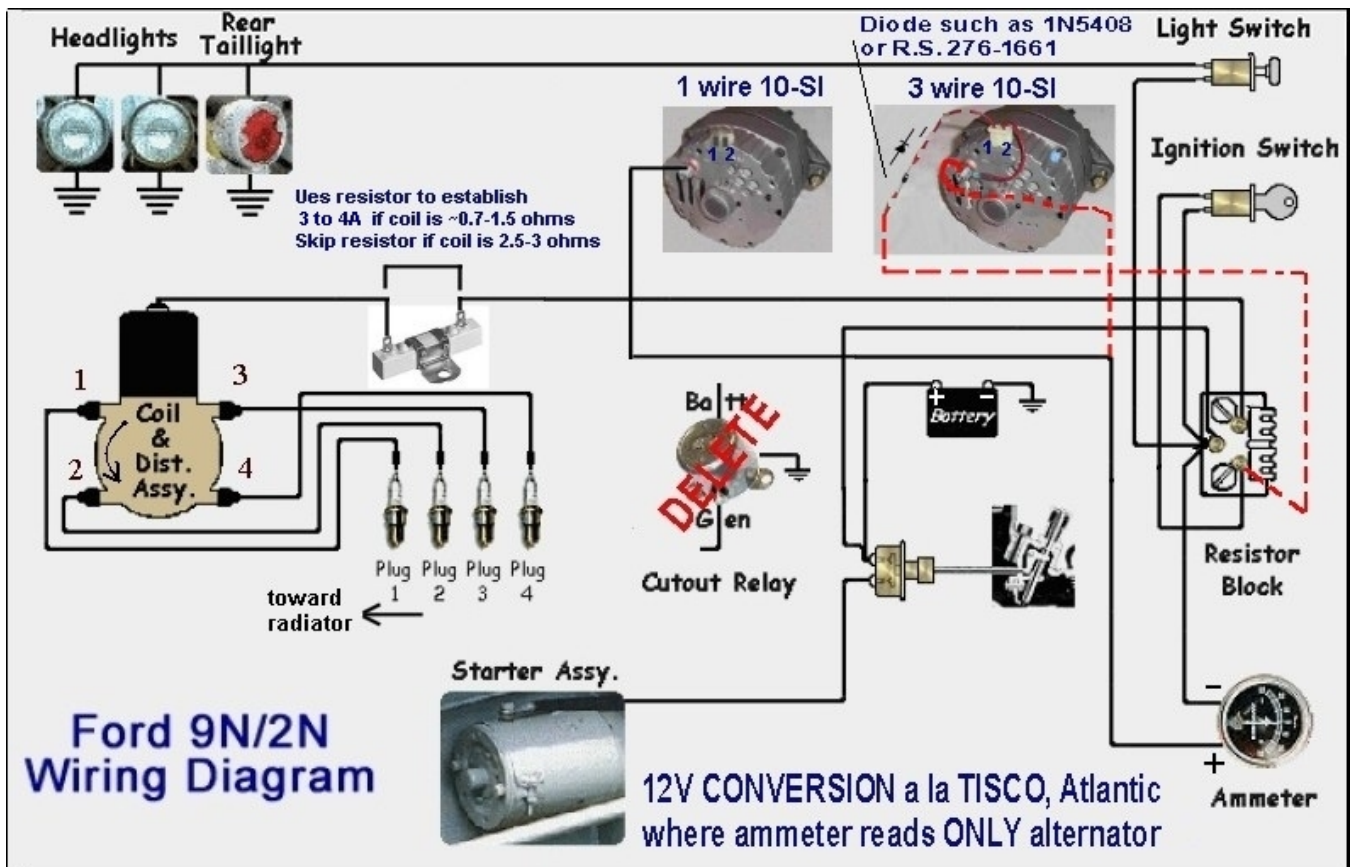

# JMOR's Wiring Diagrams (Pictograms)

**FAF-14401-B**  
**Main Harness Wiring Diagram**  
**1953-54 Jubilee / NAA**

*Best internet source  
 of information and help  
 for old Ford tractors.*

[www.ntractorclub.com](http://www.ntractorclub.com)