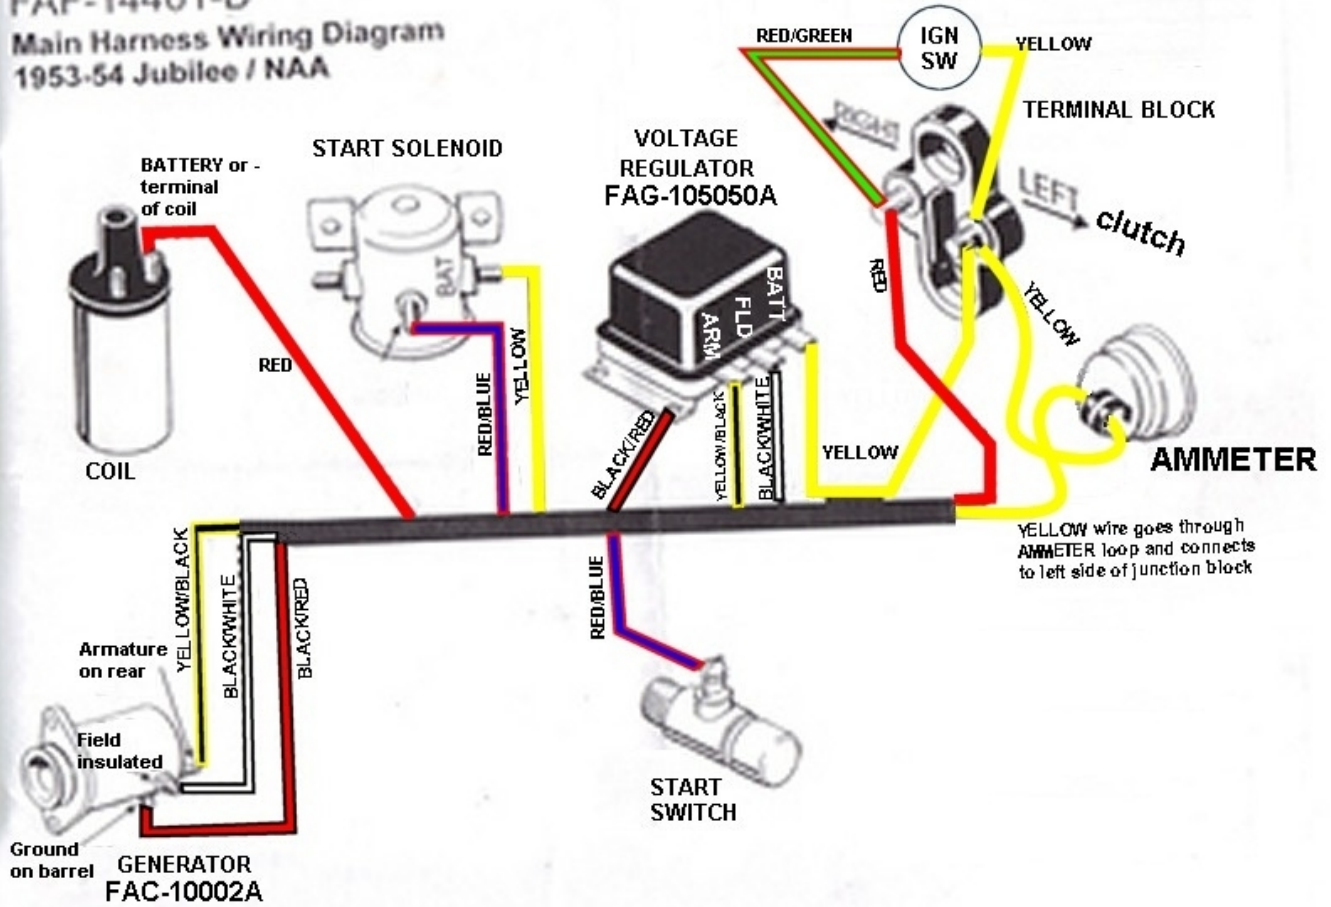

# JMOR's Wiring Diagrams (Pictograms)

**FAF-14401-B**  
**Main Harness Wiring Diagram**  
**1953-54 Jubilee / NAA**

*Best internet source  
 of information and help  
 for old Ford tractors.*

[www.ntractorclub.com](http://www.ntractorclub.com)