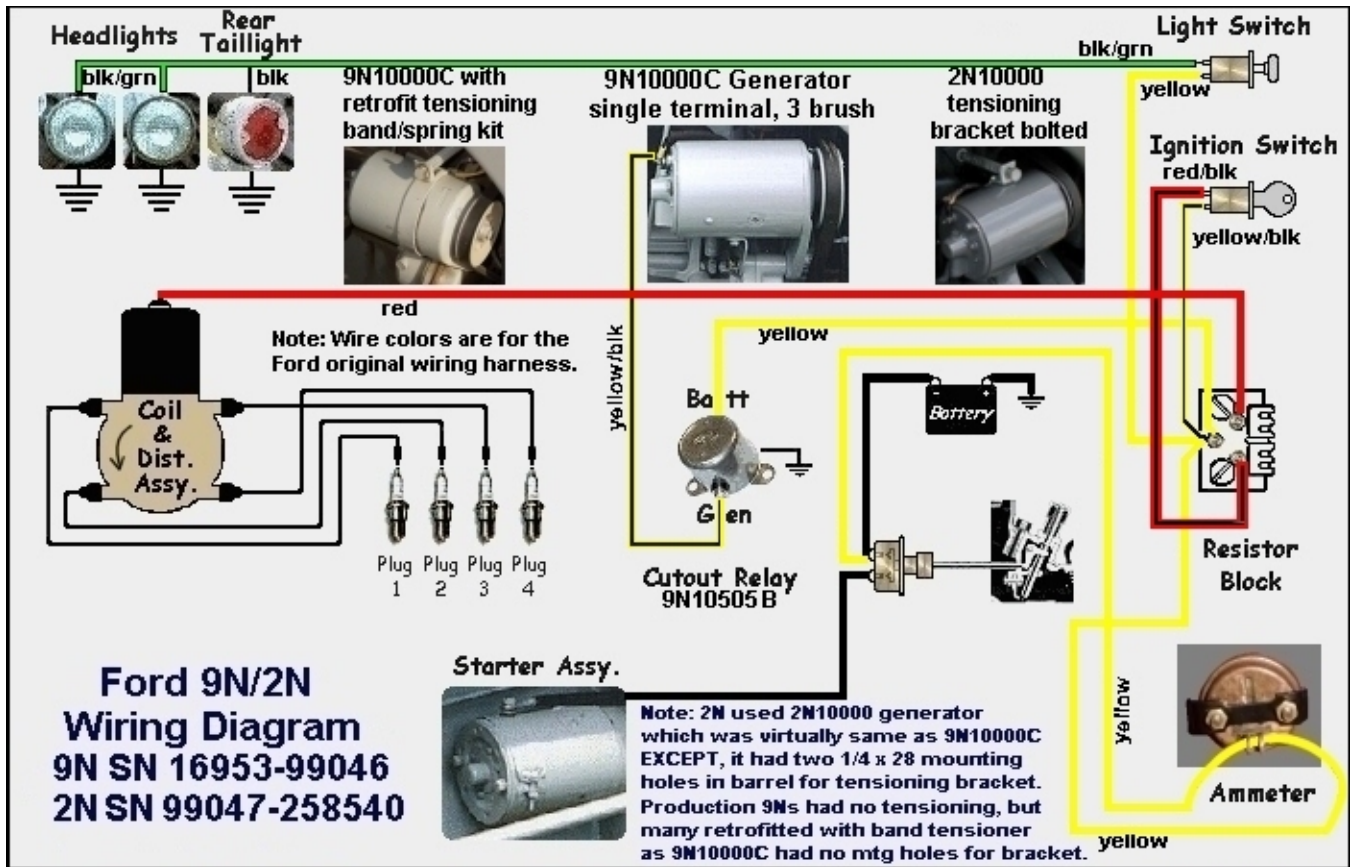

# JMOR's Wiring Diagrams (Pictograms)

**FAF-14401-B**  
**Main Harness Wiring Diagram**  
**1953-54 Jubilee / NAA**

*Best internet source  
 of information and help  
 for old Ford tractors.*

[www.ntractorclub.com](http://www.ntractorclub.com)