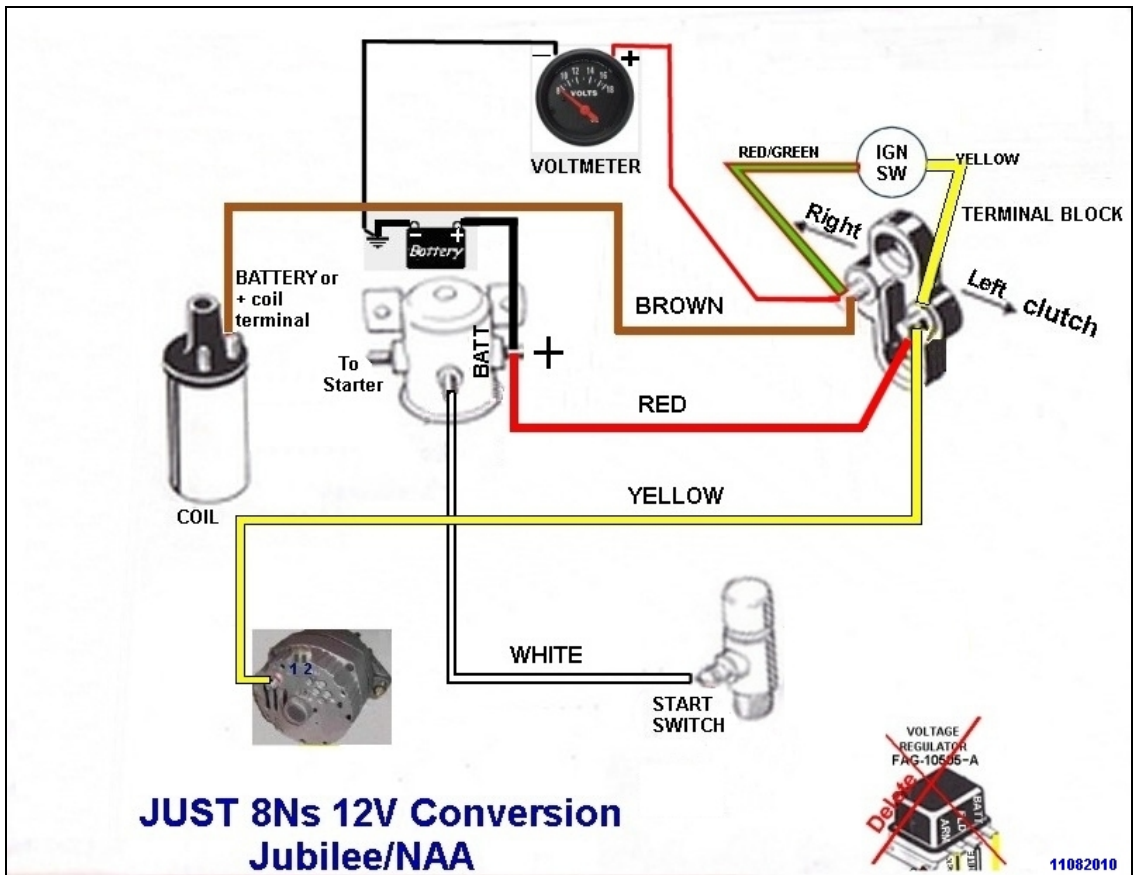

# JMOR's Wiring Diagrams (Pictograms)

**FAF-14401-B**  
**Main Harness Wiring Diagram**  
**1953-54 Jubilee / NAA**

*Best internet source  
 of information and help  
 for old Ford tractors.*

[www.ntractorclub.com](http://www.ntractorclub.com)