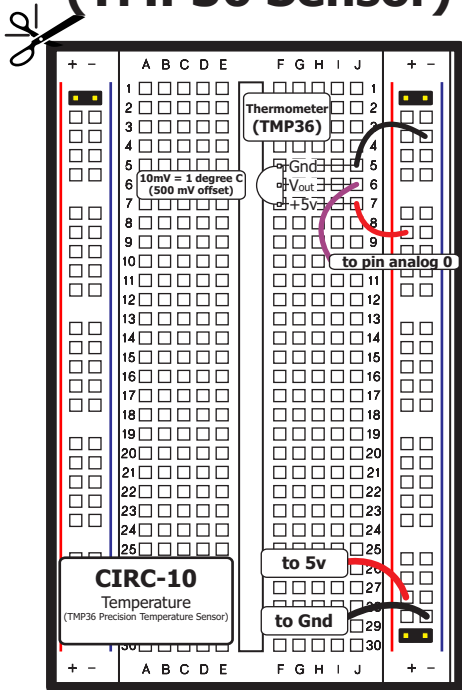

# CIRC-10 Temperature (TMP36 Sensor)

<http://ardx.org/CIRC10>

Note: Breadboard dimensions vary between manufacturers so some adjustments may be necessary.