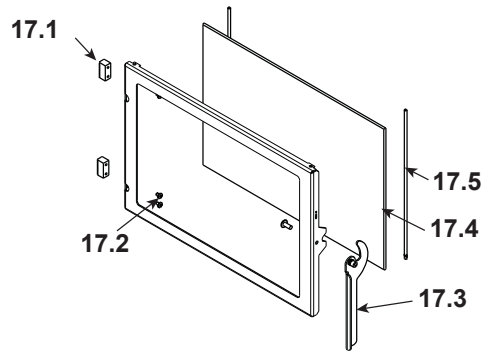

#14 Door Assembly

14	Door Assembly		SRV7021-007	
14.1	Hinge, Female		450-2910	
14.2	Door Frame		SRV7021-114	
	Gasket, Tadpole, 3/8	10 ft.	842-5130	Y
14.3	Screw, Pan Head Philips, 10/32 x 1/4	Pkg of 24	229-1230/24	Y
14.4	Screw, Machine Screw 1/4-20 x 5/8	Pkg of 24	220-0440/24	Y
14.5	Door Latch Assembly		7021-006	
14.6	Glass Assembly (w/gasket) 17-1/4" W x 11-5/8" H		7001-038	Y
14.7	Retainer, Rope		7001-192	Y
	Tape, 1/2" X 1/16, 10 Ft	10 ft.	240-0290/10	Y
	Tape, Door Corner	1 ft.	SRV7027-227	Y
15	Ash Drawer Front		SRV7021-138	
16	Ash Drawer Gasket		SRV7021-139	
17	Ash Drawer		SRV7021-140	
18	Igniter Access Plate		SRV413-0380	
19	Convection Blower, 150 CFM		812-4900	Y
20	Shroud, Convection Blower		SRV413-0300	
21	Cast Retainer Lower Right Assembly		SRV7021-021	