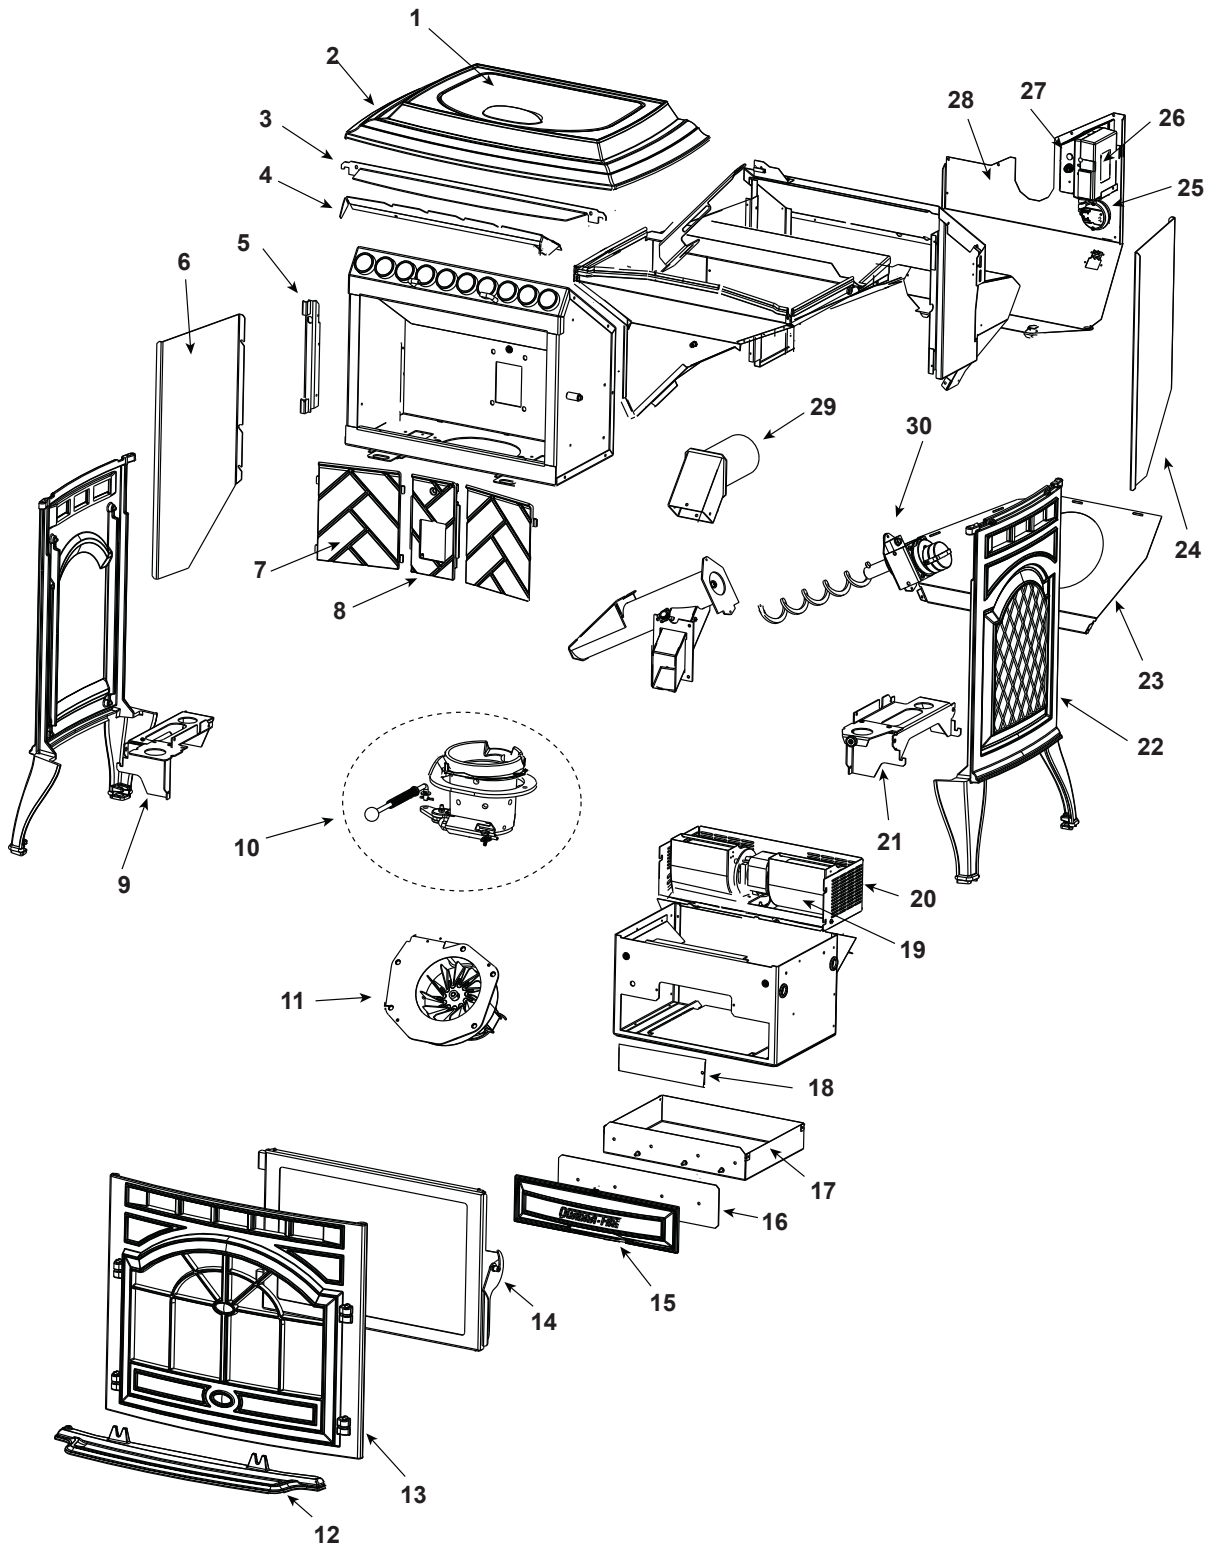

CASTILE-CSB-B, , CASTILE-MBK-B, CASTILE-PMH-B
CASTILE-CWL-B (Oct 2009 thru June 2011)

Part number list on following pages.

IMPORTANT: THIS IS DATED INFORMATION. Parts must be ordered from a dealer or distributor. **Hearth and Home Technologies does not sell directly to consumers.** Provide model number and serial number when requesting service parts from your dealer or distributor.

#10 Firepot Assembly and Associated Parts

10.1	Pull Rod Assembly		SRV7021-005	
	Knob, Ash Dump Control Rod		832-3020	
	Spring, Firepot		200-2050	
10.2	Wing Thumb Screw 8-32 x 1/2	Pkg of 24	7000-223/24	Y
10.3	Heating Element Assembly 18" (Loop Igniter)	Pkg of 10	SRV7000-462/10	Y
10.4	Firepot Assembly		SRV414-5200	Y
	Bushing, Firepot		410-8320	Y
	Floor, Firepot		414-0290	Y
	Gasket, Firepot		240-0930	Y
	Nut, Lock 1/4-20	Pkg of 25	226-0090/25	Y
	Bolt, Firepot, 1-1/4" Long	Pkg of 25	225-0120/25	Y
10.5	Thermocouple Cover	Pkg of 10	812-4920	Y
10.6	Thermocouple		812-4470	Y
10.7	Thermocouple Clamp		SRV7001-203	Y