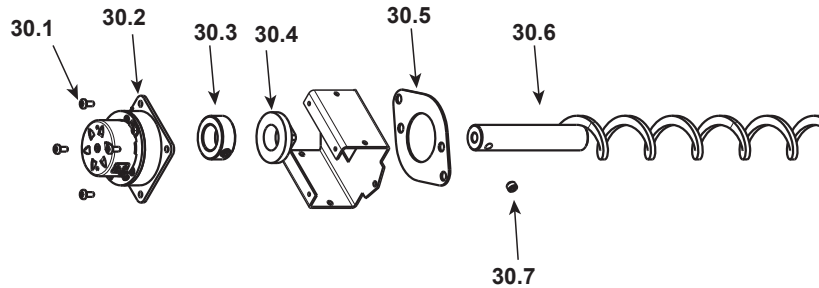

IMPORTANT: THIS IS DATED INFORMATION. Parts must be ordered from a dealer or distributor. **Hearth and Home Technologies does not sell directly to consumers.** Provide model number and serial number when requesting service parts from your dealer or distributor.

**Stocked
at Depot**

ITEM	DESCRIPTION	COMMENTS	PART NUMBER	
22	Side	Black	SRV7021-125MBK	
		Mahogany	SRV7021-125PMH	
		Sienna Bronze	SRV7021-125CSB	
		Willow	SRV7021-125CWL	
23	Convection Plenum Back		SRV7021-120	
24	Outer Skin Right		SRV7021-118	
25	Vacuum Switch		SRV7000-531	Y
26	Control Board 3 Speed		SRV7000-704	Y
27	Wire Harness / Junction Box/ Heat Output Switch		SRV7001-194	Y
	Block, Thermostat Term Dv		230-0690	
28	Outer Skin Back		SRV7021-117	
29	Exhaust Transition Assembly		SRV7021-003	

#30 Feed Assembly

30	Feed Assembly		812-4760	Y
30.1	Screw 8-32 x 3/8	Pkg of 40	225-0500/40	Y
30.2	Feed Motor		812-4421	Y
30.3	Collar, Set, 7/8		229-0520	
30.4	Bearing, Feed System, Nylon		410-0552	Y
30.5	Gasket, Feed Motor		240-0731	Y
30.6	Feed Spring Assembly (Only)		SRV7001-046	Y
30.7	Screw 5/16 - 18 x 1/4	Pkg of 25	225-0550/25	Y

Additional service part numbers appear on following page.