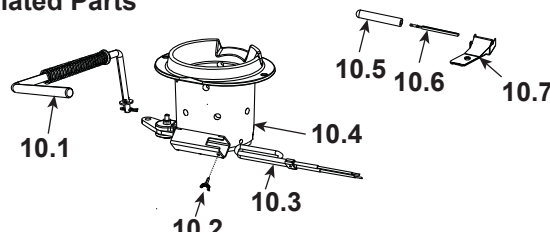

IMPORTANT: THIS IS DATED INFORMATION. Parts must be ordered from a dealer or distributor. **Hearth and Home Technologies does not sell directly to consumers.** Provide model number and serial number when requesting service parts from your dealer or distributor.

**Stocked
at Depot**

ITEM	DESCRIPTION	COMMENTS	PART NUMBER	
1	Hopper Lid Assembly	Black	SRV7021-022MBK	
		Mahogany	SRV7021-022PMH	
		Sienna Bronze	SRV7021-022CSB	
		Willow	SRV7021-022CWL	
	Bumper, Rubber	Pkg of 12	SRV224-0340/12	Y
	Magnet Round		SRV7000-140	Y
2	Top	Black	7021-101MBK	
		Mahogany	7021-101PMH	
		Sienna Bronze	7021-101CSB	
		Willow	7021-101CWL	
3	Cast Retainer Upper		SRV7021-141	
4	Convection Air Director		SRV7021-123	
5	Hinge Bracket		SRV7021-115	
6	Outer Skin Left		SRV7021-119	
7	Brick, Left / Right, Cast		414-0270	
8	Brick, Center, Cast		414-0260	
9	Cast Retainer Lower Left Assembly		SRV7021-018	

#10 Firepot Assembly and Associated Parts

10.1	Pull Rod Assembly		SRV7021-005	
	Knob, Ash Dump Control Rod		832-3020	
	Spring, Firepot		200-2050	
10.2	Wing Thumb Screw 8-32 x 1/2	Pkg of 24	7000-223/24	Y
10.3	Heating Element Assembly 18" (Loop Igniter)	Pkg of 10	SRV7000-462/10	Y
10.4	Firepot Assembly		SRV414-5200	Y
	Bushing, Firepot		410-8320	Y
	Floor, Firepot		414-0290	Y
	Gasket, Firepot		240-0930	Y
	Nut, Lock 1/4-20	Pkg of 25	226-0090/25	Y
	Bolt, Firepot, 1-1/4" Long	Pkg of 25	225-0120/25	Y
10.5	Thermocouple Cover	Pkg of 10	812-4920	Y
10.6	Thermocouple		812-4470	Y
10.7	Thermocouple Clamp		SRV7001-203	Y

Additional service part numbers appear on following page.