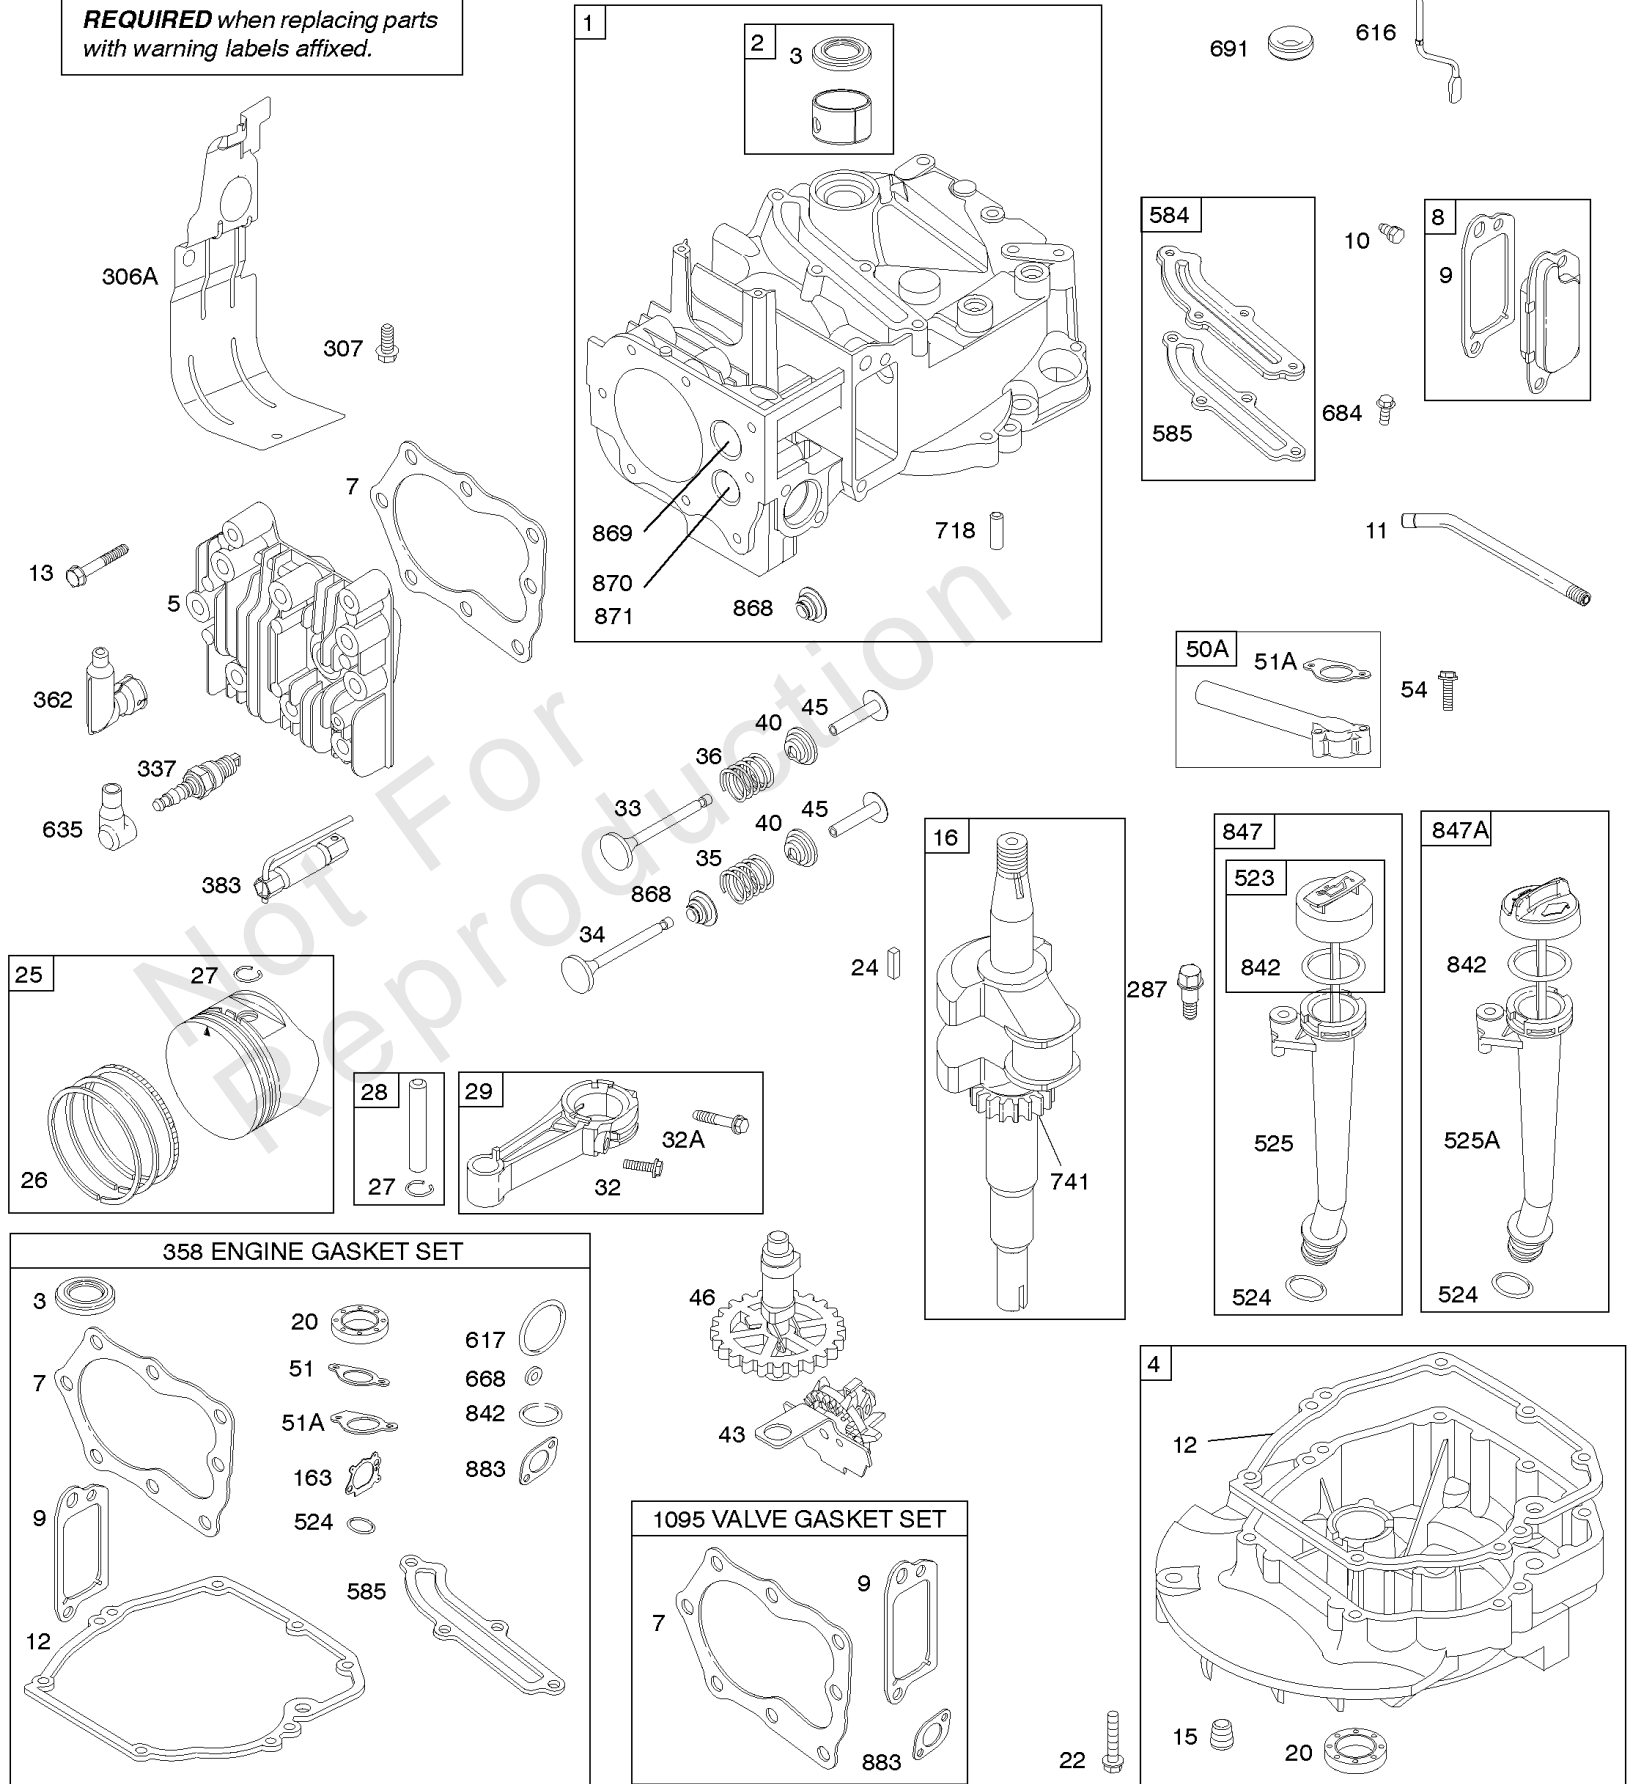

Not For
Reproduction

1319 WARNING LABEL

REQUIRED when replacing parts with warning labels affixed.

1330 REPAIR MANUAL

Camshaft, Crankshaft, Cylinder, Engine Sump, Lubrication, Pistion Group, Valves

REF NO	PART NO	QTY	DESCRIPTION
1	592645		Cylinder Assembly
2	796961		Kit-Bushing/Seal -(Magneto Side)
3	299819S		SEAL, Oil -(Magneto Side)
4	493279		Sump, Engine
5	590411		Head-Cylinder
7	799875		Gasket-Cylinder Head
8	590395		Breather Assembly
9	699833		Gasket-Breather
10	691125		Screw -(Breather Assembly)
11	691781		Tube-Breather
12	692232		Gasket-Crankcase
13	590422		Screw -(Cylinder Head)
15	691680		PLUG, Oil Drain -(Square Socket)
16	797017		Crankshaft
20	399781S		Seal-Oil -(PTO Side)
22	691092		Screw -(Crankcase Cover/Sump)
24	222698S		KEY, Flywheel
25	590404		Piston Assembly -(Standard)
25	590405		Piston Assembly -(.020" Oversize)
26	590402		Ring Set -(Standard)
26	590403		Ring Set -(.020" Oversize)
27	691588		Lock-Piston Pin
28	298909		Pin-Piston
29	797306		Rod-Connecting
32	691664		Screw -(Connecting Rod)
32A	695759		Screw -(Connecting Rod)
33	590394		Valve-Exhaust
34	590393		Valve-Intake
35	691270		Spring-Valve -(Intake)
36	691270		Spring-Valve -(Exhaust)
40	692194		Retainer-Valve
43	691997		Slinger-Governor/Oil
45	690548		Tappet-Valve
46	590463		Camshaft
50A	796703		Manifold-Intake
51	272199S		Gasket-Intake
51A	796704		Gasket-Intake
54	691650		Screw -(Intake Manifold)
163	795629		Gasket-Air Cleaner
287	690940		SCREW -(Dipstick Tube)