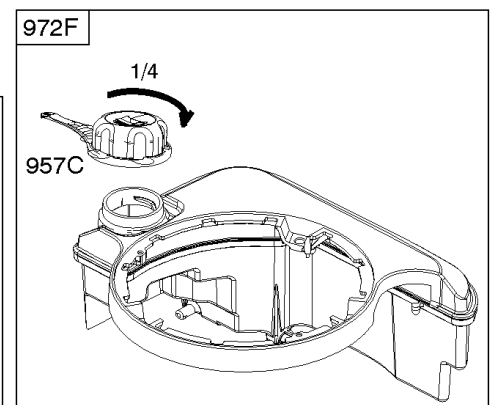

1319 WARNING LABEL

REQUIRED when replacing parts with warning labels affixed.

1330 REPAIR MANUAL

Camshaft, Crankshaft, Cylinder, Engine Sump, Lubrication, Pistion Group, Valves

REF NO	PART NO	QTY	DESCRIPTION
306A	790836		Shield-Cylinder
307	690345		Screw -(Cylinder Shield)
337	591868		Plug-Spark
358	590508		Gasket Set-Engine
362	793351		Shield-Spark Plug
383	89838S		Wrench-Spark Plug
404	690272		WASHER -(Governor Crank)
523	499621		Dipstick
524	692296		Seal-Dipstick Tube
525	495265		Tube-Dipstick
584	697734		Cover-Breather Passage
585	691879		Gasket-Breather Passage
615	690340		RETAINER, Governor Shaft
616	698801		Crank-Governor
617	270344S		Seal-O Ring -(Intake Manifold)
635	66538S		BOOT, Spark Plug
668	493823		Spacer
684	690345		Screw -(Breather Passage Cover)
718	690959		PIN, Locating
741	797521		Gear-Timing -(Metal)
842	691031		SEAL, O-Ring -(Dipstick Tube)
847	692047		Dipstick/Tube Assembly
868	590410		Seal-Valve
869	691155		Seat-Valve -(Intake)
870	690380		Seat-Valve -(Exhaust)
871	590409		Bushing-Valve Guide
883	691881		Gasket-Exhaust
1095	590507		Gasket Set-Valve
1319	794467		LABEL, Warning
1330	270962		Repair Manual