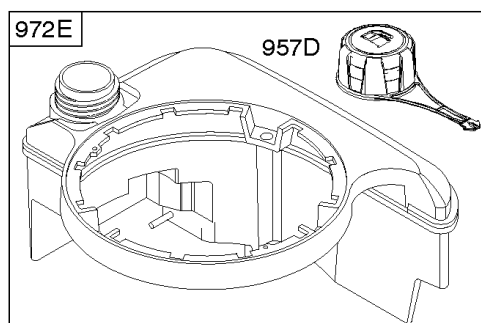

Carburetor, Fuel Supply

REF NO	PART NO	QTY	DESCRIPTION
97	696565		Shaft-Throttle -(Plastic)
104	797622		Pin-Float Hinge
108	796993		Valve-Choke
108A	795935		Valve-Choke
109A	498593		Shaft-Choke
117A	797574		Jet-Main -(Standard)
117B	590440		Jet-Main -(Standard)
118A	591298		Jet-Main -(High Altitude)
118B	798661		Jet-Main -(High Altitude)
121	498260		Kit-Carburetor Overhaul
125B	799866		Carburetor -(Autochoke System)
127	694468		Plug-Welch
130	696564		Valve-Throttle
133	398187		Float-Carburetor
134	398188		Kit-Needle/Seat
137	796610		Gasket-Float Bowl
137A	693981		Gasket-Float Bowl -(1/16" Thick)
141	796193		Kit-Choke Shaft
163	795629		Gasket-Air Cleaner
187	791766		LINE, Fuel -(Cut To Required Length)
187A	791873		Line-Fuel -(Molded)
187B	791891		Line-Fuel -(Includes Filter)
187D	795090		Line-Fuel -(Molded)
190	690940		SCREW -(Fuel Tank)
240	298090S		Filter-Fuel
276	271716		Washer-Sealing
365	691688		Screw -(Carburetor)
601	791850		CLAMP, Hose
601A	691038		CLAMP, Hose
617	270344S		Seal-O Ring -(Intake Manifold)
633	691321		Seal-Choke/Throttle Shaft
633A	693867		Seal-Choke/Throttle Shaft
670	692294		Spacer-Fuel Tank
692	590931		Spring-Detent
957B	692046		Cap-Fuel Tank -(Threaded)(Vented)
957C	591003		Cap-Fuel Tank -(1/4 Turn Cap - Black)
957D	796577		Cap-Fuel Tank -(Threaded)(Vented)
957C	799585		Cap-Fuel Tank -(1/4 Turn Cap - Black)