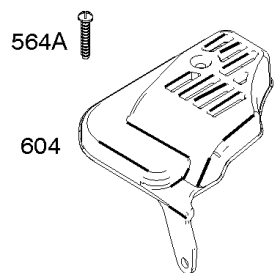

Blower Housing, Electric Starter, Flywheel, Rewind Starter

REF NO	PART NO	QTY	DESCRIPTION
23	691987		Flywheel
37	793756		Guard-Flywheel
55	691421		Housing-Rewind Starter
58	697316		Rope-Starter -(Cut To Required Length)
60	281434S		Grip-Starter Rope
60C	799716		Grip-Starter Rope
65	690837		Screw -(Rewind Starter)
78	691108		SCREW -(Flywheel Guard)
304	790826		Housing-Blower
305	691108		SCREW -(Blower Housing)
309B	799045		Motor-Starter
332	690662		Nut -(Flywheel)
363	19069		Puller-Flywheel
455	791960		Cup-Flywheel
456	692299		Plate-Pawl Friction
459	281505S		PAWL, Ratchet
592	690800		Nut -(Rewind Starter)
597	691696		Screw -(Pawl Friction Plate)
608	497680		Starter-Rewind
689	691855		SPRING, Friction
697	691127		SCREW -(Starter Motor) (Drive Cap)
742	93941		RETAINER, E Ring
853	695268		Adapter-Wire
925	795403		Cover-Linkage
937A	799420		Spline-Starter
997	696310		Shield-Debris
1005	691346		Fan-Flywheel
1036	-----		Label-Emissions -(Available From A Briggs & Stratton Authorized Dealer)
1210	498144		Pulley/Spring Assembly -(Pulley) (Pulley)
1211	498144		Pulley/Spring Assembly -(Spring) (Spring)