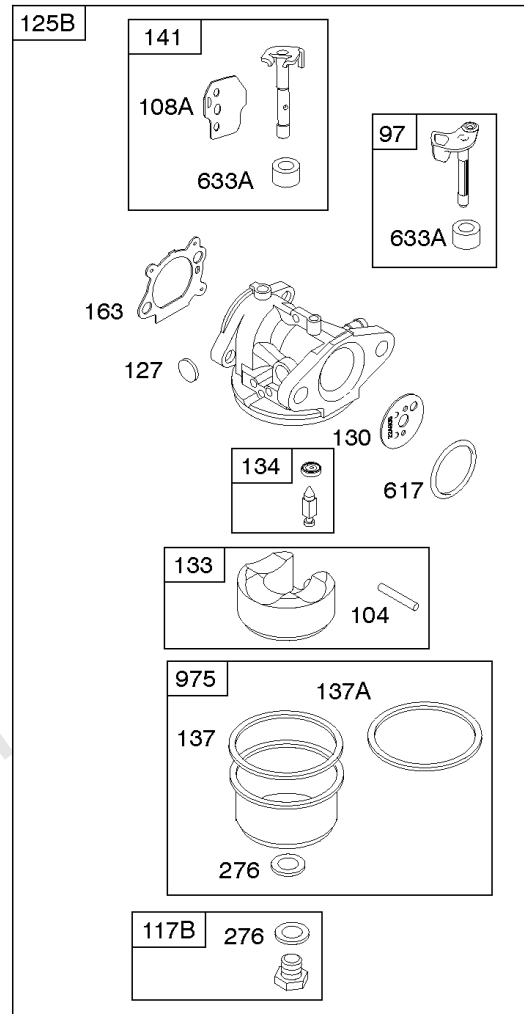

1319 WARNING LABEL

REQUIRED when replacing parts with warning labels affixed.

1330 REPAIR MANUAL

Camshaft, Crankshaft, Cylinder, Engine Sump, Lubrication, Pistion Group, Valves

REF NO	PART NO	QTY	DESCRIPTION
306A	790836		Shield-Cylinder
307	690345		Screw -(Cylinder Shield)
337	591868		Plug-Spark
358	590508		Gasket Set-Engine
362	793351		Shield-Spark Plug
383	89838S		Wrench-Spark Plug
404	690272		WASHER -(Governor Crank)
523	499621		Dipstick
524	692296		Seal-Dipstick Tube
525	495265		Tube-Dipstick
584	697734		Cover-Breather Passage
585	691879		Gasket-Breather Passage
615	690340		RETAINER, Governor Shaft
616	698801		Crank-Governor
617	270344S		Seal-O Ring -(Intake Manifold)
635	66538S		BOOT, Spark Plug
668	493823		Spacer
684	690345		Screw -(Breather Passage Cover)
718	690959		PIN, Locating
741	797521		Gear-Timing -(Metal)
842	691031		SEAL, O-Ring -(Dipstick Tube)
847	692047		Dipstick/Tube Assembly
868	590410		Seal-Valve
869	691155		Seat-Valve -(Intake)
870	690380		Seat-Valve -(Exhaust)
871	590409		Bushing-Valve Guide
883	691881		Gasket-Exhaust
1095	590507		Gasket Set-Valve
1319	794467		LABEL, Warning
1330	270962		Repair Manual