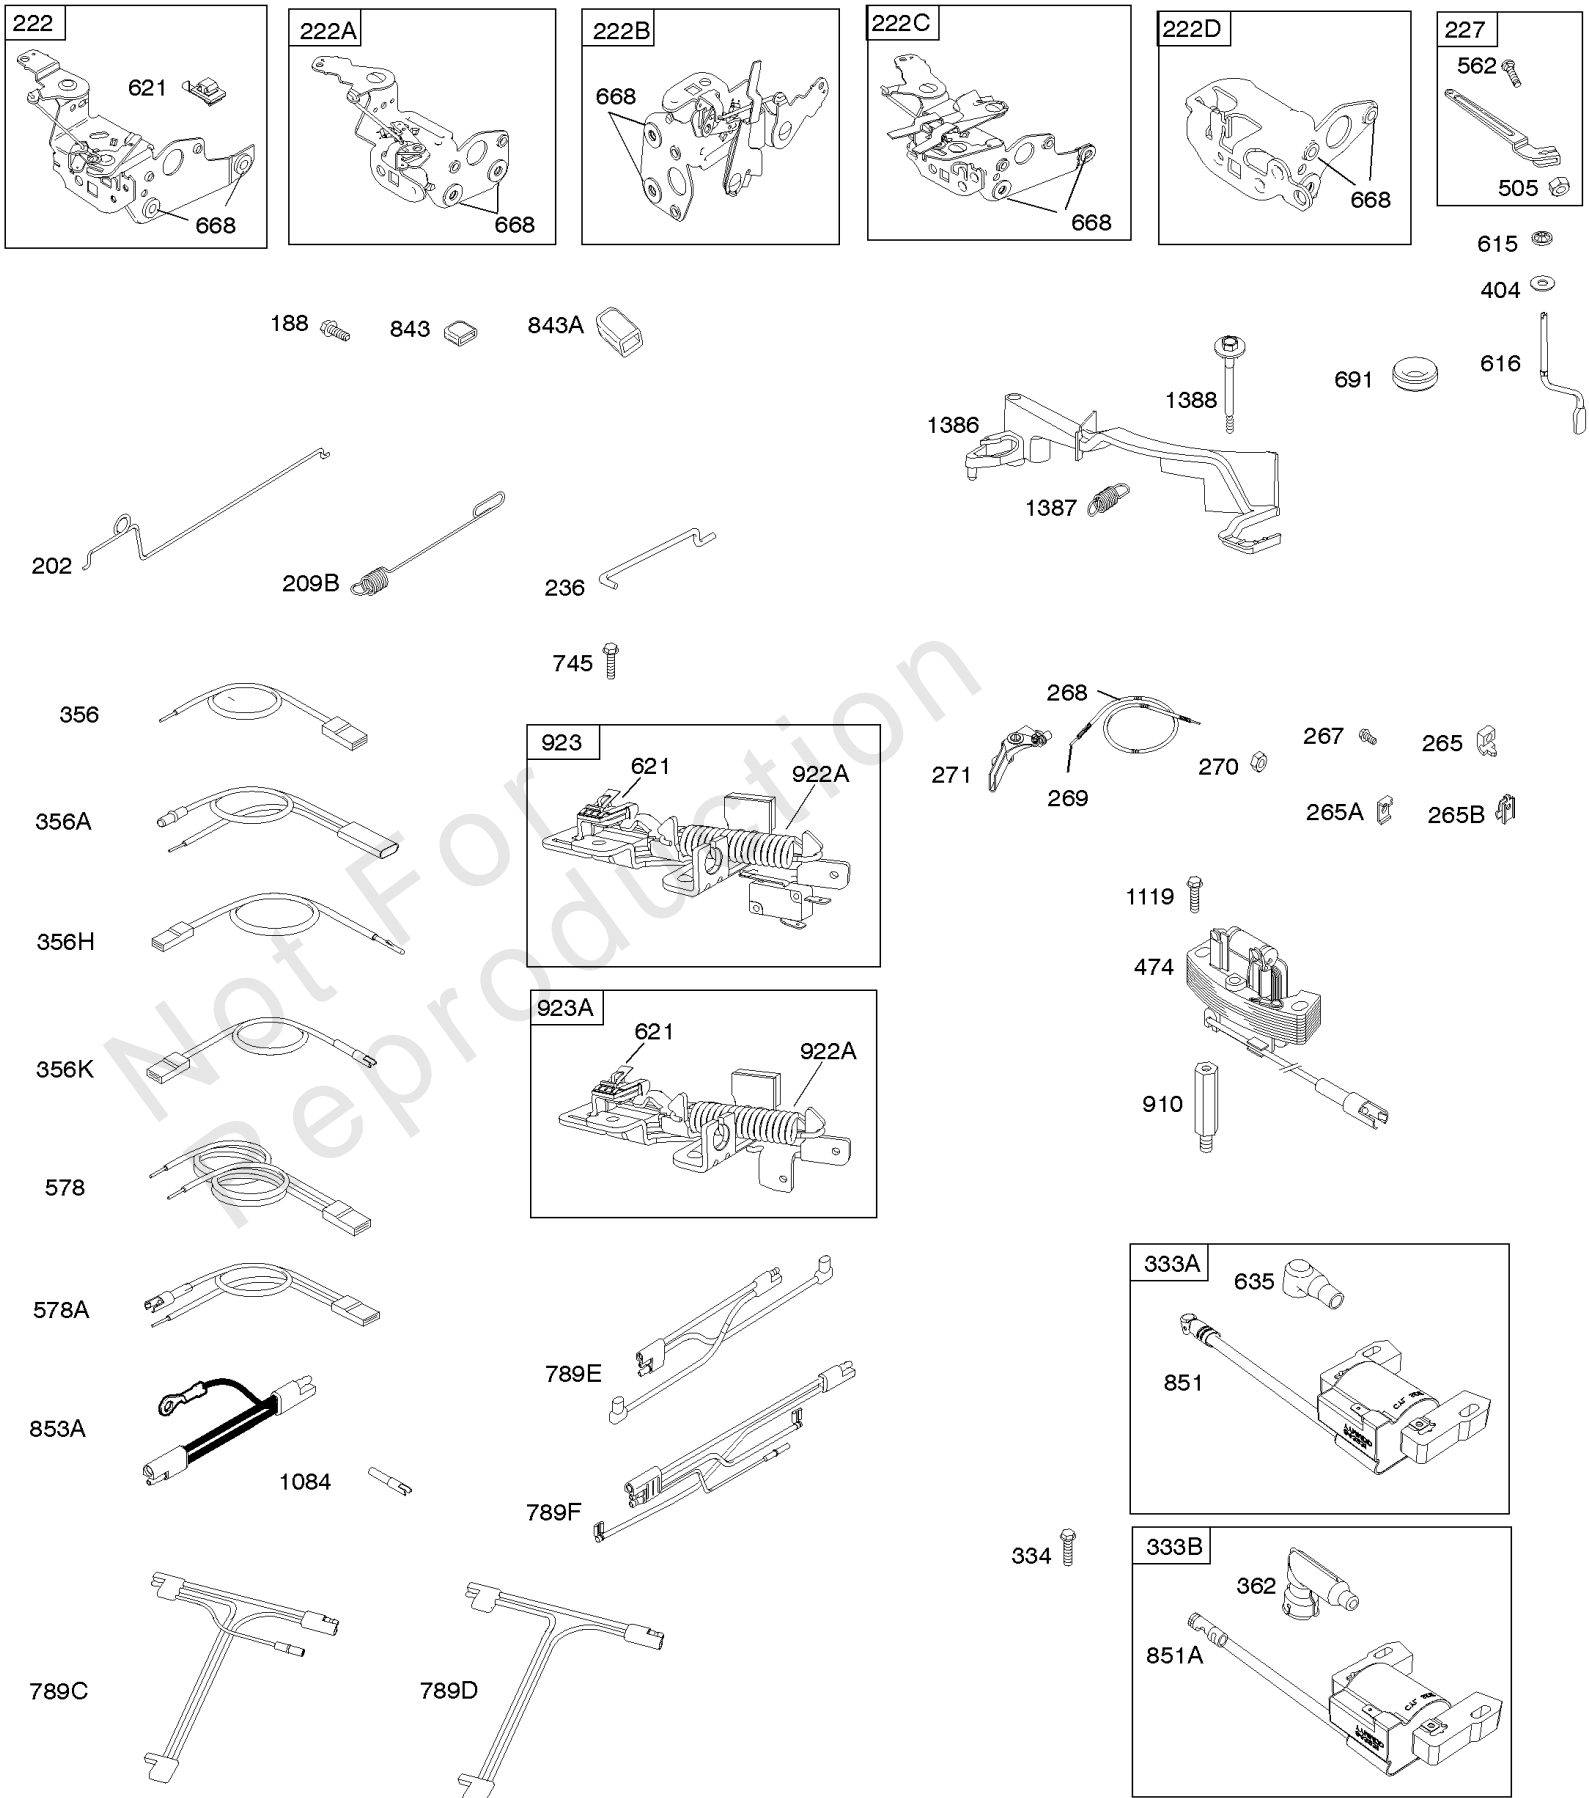

Carburetor, Fuel Supply

REF NO	PART NO	QTY	DESCRIPTION
958	698183		VALVE, Fuel Shut Off
972B	699374		Tank-Fuel
972F	590490		Tank-Fuel
972E	796578		Tank-Fuel -(Flourinated)
975	796611		Bowl-Float
1059	692311		Kit-Screw/Washer

Not For
Reproduction