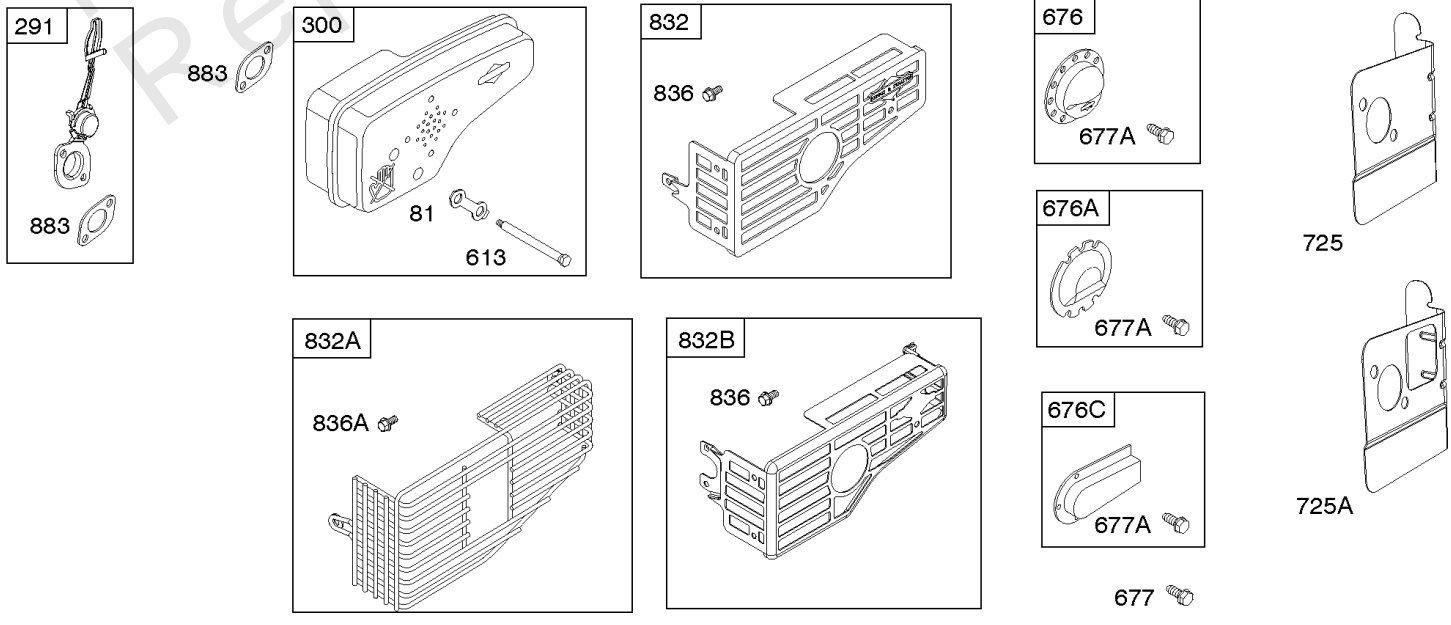

Air Cleaner, Exhaust System

REF NO	PART NO	QTY	DESCRIPTION
11B	691923		Tube-Breather
81	691740		Lock-Muffler Screw
163	795629		Gasket-Air Cleaner
291	593208		Thermostat
300	593581		Muffler -Used After Code Date 13122200
300	790828		Muffler -Used Before Code Date 13122300
425A	690670		Screw -(Air Cleaner Cover)
443A	692523		Screw -(Air Cleaner Primer Base)
445A	491588S		FILTER, A/C Cartridge
535	493537S		Filter-Air Cleaner Foam
613	790833		Screw -(Muffler)
676	396548		Deflector-Muffler
676A	393756		Deflector-Muffler
676C	493871		Deflector-Muffler
677	690661		SCREW -(Muffler Deflector) (Thread Forming)
677A	593440		Screw -(Muffler Deflector) (Self-Drilling & Tapping)
725	590459		Shield-Heat
725A	590460		Shield-Heat
832	590486		Guard-Muffler
832B	593875		Guard-Muffler
836	690664		Screw -(Muffler Guard)
836A	790745		Screw -(Muffler Guard)
875	593580		Base-Air Cleaner
883	691881		Gasket-Exhaust
966B	795259		Base-Air Cleaner Primer
968B	692298		Cover-Air Cleaner
976	694395		Primer-Carburetor