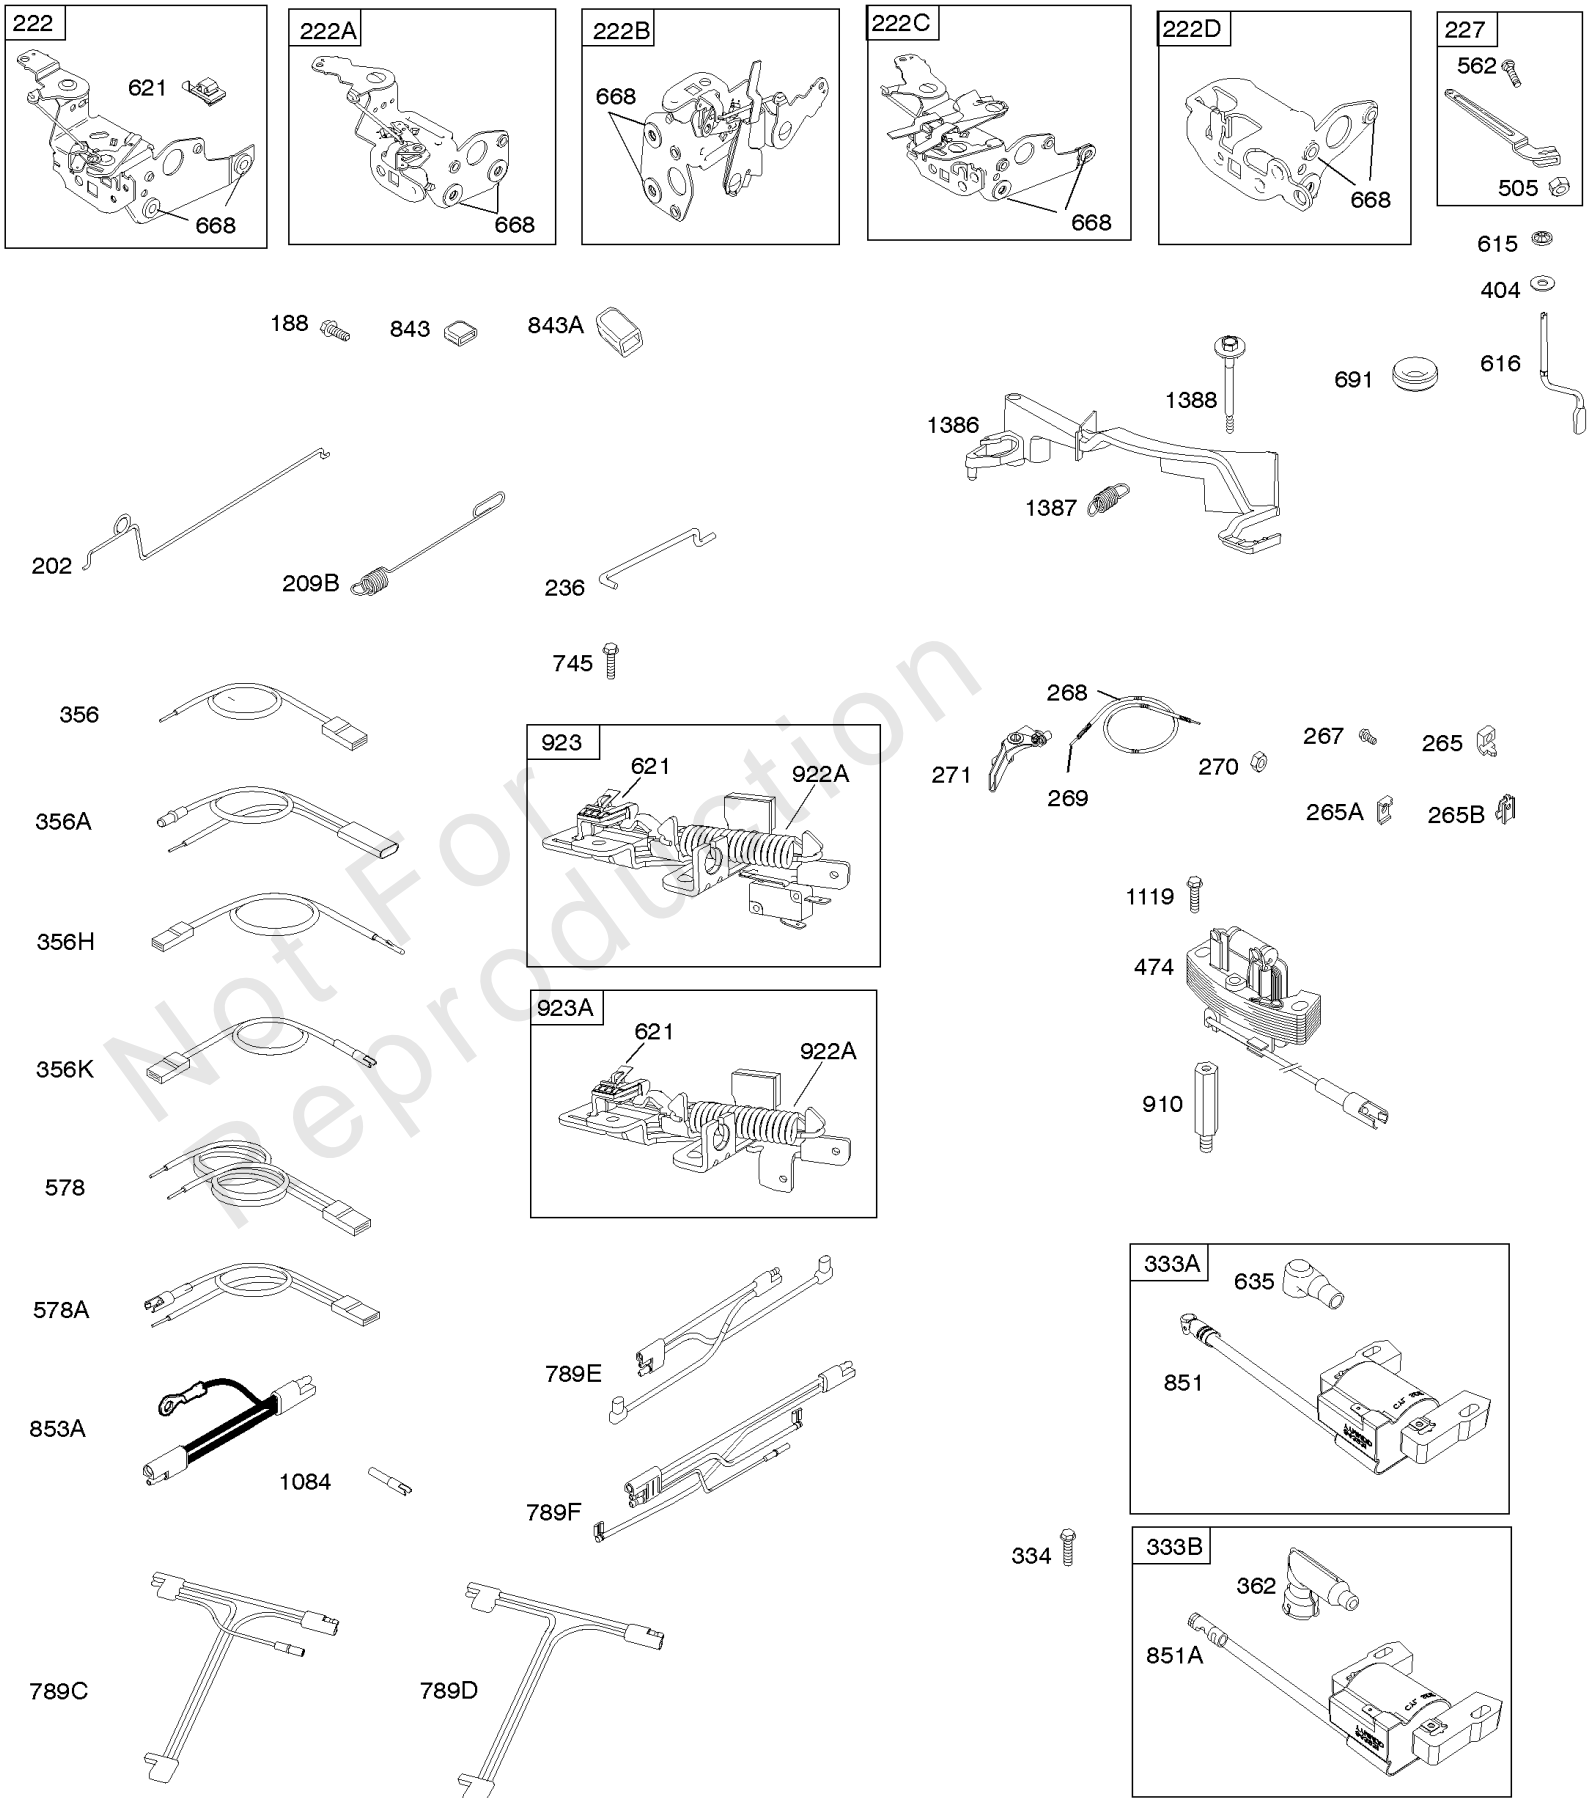

Carburetor, Fuel Supply

REF NO	PART NO	QTY	DESCRIPTION
958	698183		VALVE, Fuel Shut Off
972B	699374		Tank-Fuel
972F	590490		Tank-Fuel
972E	796578		Tank-Fuel -(Flourinated)
975	796611		Bowl-Float
1059	692311		Kit-Screw/Washer

Not For
Reproduction

Controls, Electrical, Flywheel Brake, Governor Spring, Ignition

REF NO	PART NO	QTY	DESCRIPTION
188	693399		Screw -(Control Bracket)
202	691829		Link-Mechanical Governor
209B	699056		Spring-Governor
222D	593582		Bracket-Control -(Fixed Speed)
227	690783		Lever-Governor Control
236	691826		Link-Lockout
265	690798		Clamp-Casing
265A	691024		CLAMP, Casing
265B	692179		Clamp-Casing
267	691044		SCREW -(Casing Clamp)
268	691025		CASING, Control Wire -(Cut To Required Length)
269	691026		WIRE, Control -(Cut To Required Length)
270	691027		NUT -(Control Wire Casing)
271	691028		Lever-Control
333A	590454		Armature-Magneto
334	691061		SCREW -(Magneto Armature)
356	692390		Wire-Stop
356A	795609		Wire-Stop
356H	690791		Wire-Stop
356K	696030		Wire-Stop
362	793351		Shield-Spark Plug
404	690272		WASHER -(Governor Crank)
474	691991		Alternator
505	691251		NUT -(Governor Control Lever)
562	691119		BOLT -(Governor Control Lever)
578	398153		Wire Assembly
578A	695283		Wire Assembly
615	690340		RETAINER, Governor Shaft
616	698801		Crank-Governor
621	692310		Switch-Stop
635	66538S		BOOT, Spark Plug
668	493823		Spacer
745	691648		Screw -(Brake)
789C	796385		Harness-Wiring
789D	796574		Harness-Wiring
789E	594392		Harness-Wiring
789F	594393		Harness-Wiring
843	691884		Sleeve-Lever
843A	691895		Sleeve-Lever -(Choke)
851	493880S		TERMINAL, Spark Plug
851A	692424		Terminal-Spark Plug
853A	695897		Adapter-Wire
910	691094		Stud -(Alternator)