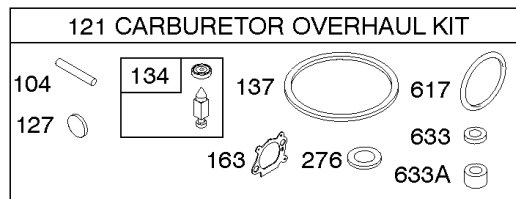

1319 WARNING LABEL

REQUIRED when replacing parts with warning labels affixed.

1330 REPAIR MANUAL

Camshaft, Crankshaft, Cylinder, Engine Sump, Lubrication, Pistion Group, Valves

REF NO	PART NO	QTY	DESCRIPTION
306A	790836		Shield-Cylinder
307	690345		Screw -(Cylinder Shield)
337	591868		Plug-Spark
358	590508		Gasket Set-Engine
362	793351		Shield-Spark Plug
383	89838S		Wrench-Spark Plug
404	690272		WASHER -(Governor Crank)
523	499621		Dipstick
524	692296		Seal-Dipstick Tube
525	495265		Tube-Dipstick
584	697734		Cover-Breather Passage
585	691879		Gasket-Breather Passage
615	690340		RETAINER, Governor Shaft
616	698801		Crank-Governor
617	270344S		Seal-O Ring -(Intake Manifold)
635	66538S		BOOT, Spark Plug
668	493823		Spacer
684	690345		Screw -(Breather Passage Cover)
718	690959		PIN, Locating
741	797521		Gear-Timing -(Metal)
842	691031		SEAL, O-Ring -(Dipstick Tube)
847	692047		Dipstick/Tube Assembly
868	590410		Seal-Valve
869	691155		Seat-Valve -(Intake)
870	690380		Seat-Valve -(Exhaust)
871	590409		Bushing-Valve Guide
883	691881		Gasket-Exhaust
1095	590507		Gasket Set-Valve
1319	794467		LABEL, Warning
1330	270962		Repair Manual