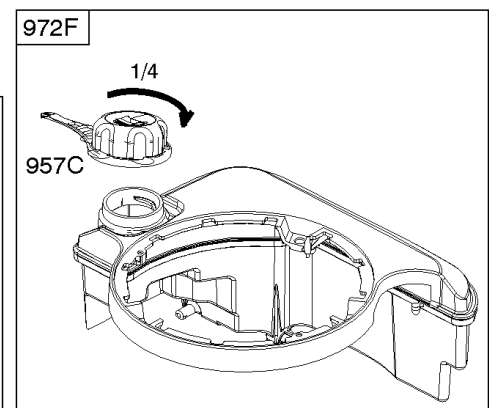

Carburetor, Fuel Supply

REF NO	PART NO	QTY	DESCRIPTION
97	696565		Shaft-Throttle -(Plastic)
104	797622		Pin-Float Hinge
108	796993		Valve-Choke
108A	795935		Valve-Choke
109A	498593		Shaft-Choke
117A	797574		Jet-Main -(Standard)
117B	590440		Jet-Main -(Standard)
118A	591298		Jet-Main -(High Altitude)
118B	798661		Jet-Main -(High Altitude)
121	498260		Kit-Carburetor Overhaul
125B	799866		Carburetor -(Autochoke System)
127	694468		Plug-Welch
130	696564		Valve-Throttle
133	398187		Float-Carburetor
134	398188		Kit-Needle/Seat
137	796610		Gasket-Float Bowl
137A	693981		Gasket-Float Bowl -(1/16" Thick)
141	796193		Kit-Choke Shaft
163	795629		Gasket-Air Cleaner
187	791766		LINE, Fuel -(Cut To Required Length)
187A	791873		Line-Fuel -(Molded)
187B	791891		Line-Fuel -(Includes Filter)
187D	795090		Line-Fuel -(Molded)
190	690940		SCREW -(Fuel Tank)
240	298090S		Filter-Fuel
276	271716		Washer-Sealing
365	691688		Screw -(Carburetor)
601	791850		CLAMP, Hose
601A	691038		CLAMP, Hose
617	270344S		Seal-O Ring -(Intake Manifold)
633	691321		Seal-Choke/Throttle Shaft
633A	693867		Seal-Choke/Throttle Shaft
670	692294		Spacer-Fuel Tank
692	590931		Spring-Detent
957B	692046		Cap-Fuel Tank -(Threaded)(Vented)
957C	591003		Cap-Fuel Tank -(1/4 Turn Cap - Black)
957D	796577		Cap-Fuel Tank -(Threaded)(Vented)
957C	799585		Cap-Fuel Tank -(1/4 Turn Cap - Black)