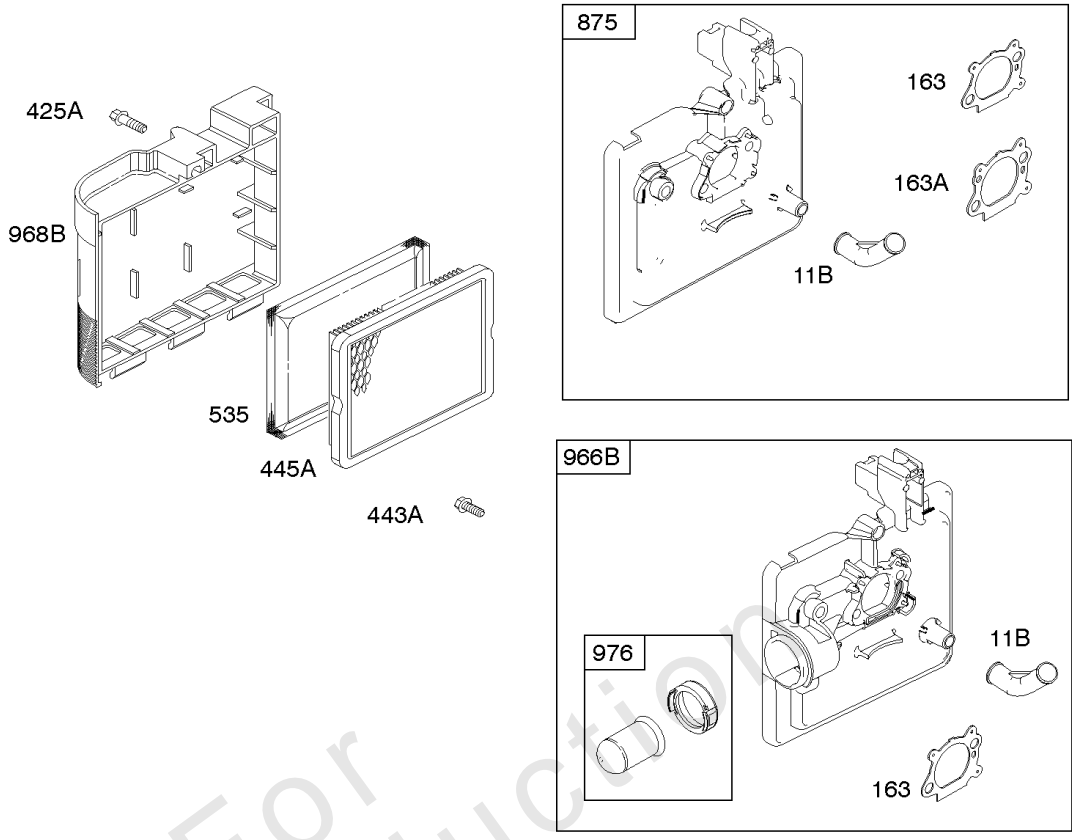

Air Cleaner, Exhaust System

REF NO	PART NO	QTY	DESCRIPTION
11B	691923		Tube-Breather
81	691740		Lock-Muffler Screw
163	795629		Gasket-Air Cleaner
291	593208		Thermostat
300	593581		Muffler -Used After Code Date 13122200
300	790828		Muffler -Used Before Code Date 13122300
425A	690670		Screw -(Air Cleaner Cover)
443A	692523		Screw -(Air Cleaner Primer Base)
445A	491588S		FILTER, A/C Cartridge
535	493537S		Filter-Air Cleaner Foam
613	790833		Screw -(Muffler)
676	396548		Deflector-Muffler
676A	393756		Deflector-Muffler
676C	493871		Deflector-Muffler
677	690661		SCREW -(Muffler Deflector) (Thread Forming)
677A	593440		Screw -(Muffler Deflector) (Self-Drilling & Tapping)
725	590459		Shield-Heat
725A	590460		Shield-Heat
832	590486		Guard-Muffler
832B	593875		Guard-Muffler
836	690664		Screw -(Muffler Guard)
836A	790745		Screw -(Muffler Guard)
875	593580		Base-Air Cleaner
883	691881		Gasket-Exhaust
966B	795259		Base-Air Cleaner Primer
968B	692298		Cover-Air Cleaner
976	694395		Primer-Carburetor