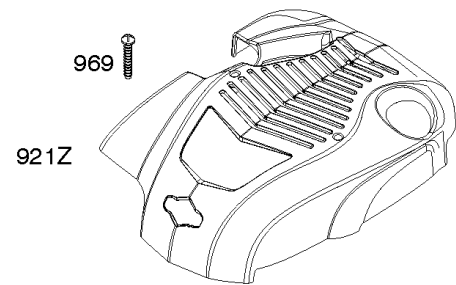

Blower Housing, Electric Starter, Flywheel, Rewind Starter

REF NO	PART NO	QTY	DESCRIPTION
23	691987		Flywheel
37	793756		Guard-Flywheel
55	691421		Housing-Rewind Starter
58	697316		Rope-Starter -(Cut To Required Length)
60	281434S		Grip-Starter Rope
60C	799716		Grip-Starter Rope
65	690837		Screw -(Rewind Starter)
78	691108		SCREW -(Flywheel Guard)
304	790826		Housing-Blower
305	691108		SCREW -(Blower Housing)
309B	799045		Motor-Starter
332	690662		Nut -(Flywheel)
363	19069		Puller-Flywheel
455	791960		Cup-Flywheel
456	692299		Plate-Pawl Friction
459	281505S		PAWL, Ratchet
592	690800		Nut -(Rewind Starter)
597	691696		Screw -(Pawl Friction Plate)
608	497680		Starter-Rewind
689	691855		SPRING, Friction
697	691127		SCREW -(Starter Motor) (Drive Cap)
742	93941		RETAINER, E Ring
853	695268		Adapter-Wire
925	795403		Cover-Linkage
937A	799420		Spline-Starter
997	696310		Shield-Debris
1005	691346		Fan-Flywheel
1036	-----		Label-Emissions -(Available From A Briggs & Stratton Authorized Dealer)
1210	498144		Pulley/Spring Assembly -(Pulley) (Pulley)
1211	498144		Pulley/Spring Assembly -(Spring) (Spring)