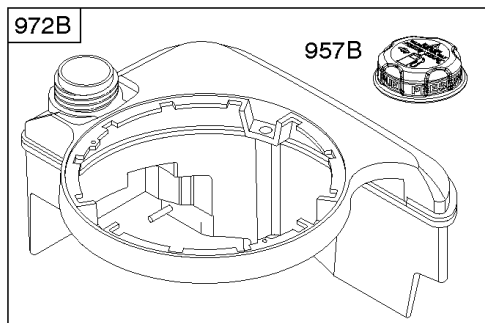

Carburetor, Fuel Supply

REF NO	PART NO	QTY	DESCRIPTION
97	696565		Shaft-Throttle -(Plastic)
104	797622		Pin-Float Hinge
108	796993		Valve-Choke
108A	795935		Valve-Choke
109A	498593		Shaft-Choke
117A	797574		Jet-Main -(Standard)
117B	590440		Jet-Main -(Standard)
118A	591298		Jet-Main -(High Altitude)
118B	798661		Jet-Main -(High Altitude)
121	498260		Kit-Carburetor Overhaul
125B	799866		Carburetor -(Autochoke System)
127	694468		Plug-Welch
130	696564		Valve-Throttle
133	398187		Float-Carburetor
134	398188		Kit-Needle/Seat
137	796610		Gasket-Float Bowl
137A	693981		Gasket-Float Bowl -(1/16" Thick)
141	796193		Kit-Choke Shaft
163	795629		Gasket-Air Cleaner
187	791766		LINE, Fuel -(Cut To Required Length)
187A	791873		Line-Fuel -(Molded)
187B	791891		Line-Fuel -(Includes Filter)
187D	795090		Line-Fuel -(Molded)
190	690940		SCREW -(Fuel Tank)
240	298090S		Filter-Fuel
276	271716		Washer-Sealing
365	691688		Screw -(Carburetor)
601	791850		CLAMP, Hose
601A	691038		CLAMP, Hose
617	270344S		Seal-O Ring -(Intake Manifold)
633	691321		Seal-Choke/Throttle Shaft
633A	693867		Seal-Choke/Throttle Shaft
670	692294		Spacer-Fuel Tank
692	590931		Spring-Detent
957B	692046		Cap-Fuel Tank -(Threaded)(Vented)
957C	591003		Cap-Fuel Tank -(1/4 Turn Cap - Black)
957D	796577		Cap-Fuel Tank -(Threaded)(Vented)
957C	799585		Cap-Fuel Tank -(1/4 Turn Cap - Black)