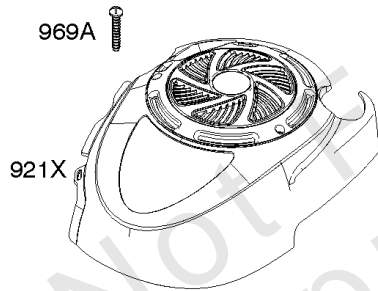

Parts Manual

Mfg. No: 128M05-0995-F1

Model Components	Page
Air Cleaner, Exhaust System.....	4
Blower Housing, Electric Starter, Flywheel, Rewind Starter.....	6
Blower Housing/Shrouds.....	8
Camshaft, Crankshaft, Cylinder, Engine Sump, Lubrication, Pistion Group, Valves.....	10
Carburetor, Fuel Supply.....	14
Controls, Electrical, Flywheel Brake, Governor Spring, Ignition.....	18
Replacement Engine.....	22

Blower Housing, Electric Starter, Flywheel, Rewind Starter

REF NO	PART NO	QTY	DESCRIPTION
23	691987		Flywheel
37	793756		Guard-Flywheel
55	691421		Housing-Rewind Starter
58	697316		Rope-Starter -(Cut To Required Length)
60	281434S		Grip-Starter Rope
60C	799716		Grip-Starter Rope
65	690837		Screw -(Rewind Starter)
78	691108		SCREW -(Flywheel Guard)
304	790826		Housing-Blower
305	691108		SCREW -(Blower Housing)
309B	799045		Motor-Starter
332	690662		Nut -(Flywheel)
363	19069		Puller-Flywheel
455	791960		Cup-Flywheel
456	692299		Plate-Pawl Friction
459	281505S		PAWL, Ratchet
592	690800		Nut -(Rewind Starter)
597	691696		Screw -(Pawl Friction Plate)
608	497680		Starter-Rewind
689	691855		SPRING, Friction
697	691127		SCREW -(Starter Motor) (Drive Cap)
742	93941		RETAINER, E Ring
853	695268		Adapter-Wire
925	795403		Cover-Linkage
937A	799420		Spline-Starter
997	696310		Shield-Debris
1005	691346		Fan-Flywheel
1036	-----		Label-Emissions -(Available From A Briggs & Stratton Authorized Dealer)
1210	498144		Pulley/Spring Assembly -(Pulley) (Pulley)
1211	498144		Pulley/Spring Assembly -(Spring) (Spring)