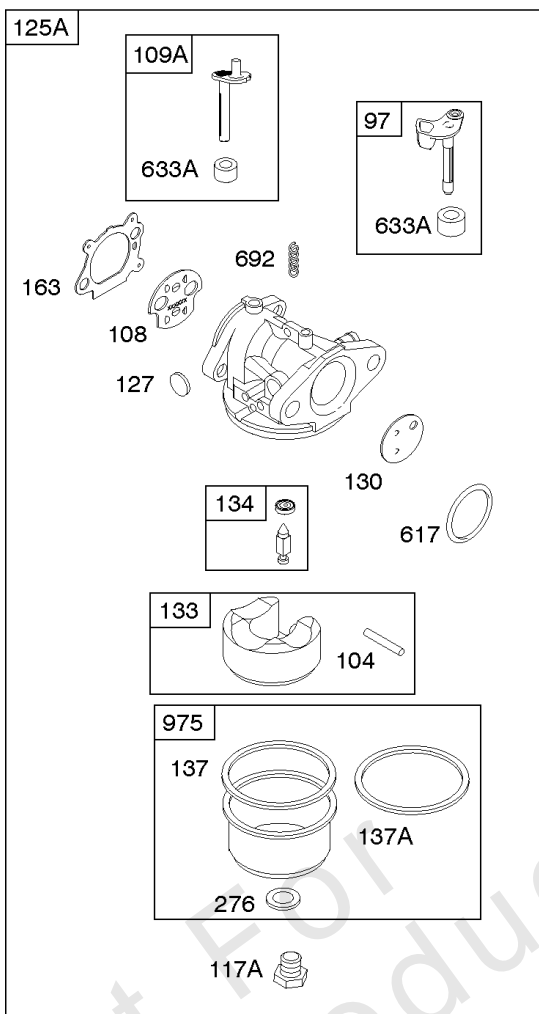

1319 WARNING LABEL

REQUIRED when replacing parts with warning labels affixed.

1330 REPAIR MANUAL

Camshaft, Crankshaft, Cylinder, Engine Sump, Lubrication, Pistion Group, Valves

REF NO	PART NO	QTY	DESCRIPTION
306A	790836		Shield-Cylinder
307	690345		Screw -(Cylinder Shield)
337	591868		Plug-Spark
358	590508		Gasket Set-Engine
362	793351		Shield-Spark Plug
383	89838S		Wrench-Spark Plug
404	690272		WASHER -(Governor Crank)
523	499621		Dipstick
524	692296		Seal-Dipstick Tube
525	495265		Tube-Dipstick
584	697734		Cover-Breather Passage
585	691879		Gasket-Breather Passage
615	690340		RETAINER, Governor Shaft
616	698801		Crank-Governor
617	270344S		Seal-O Ring -(Intake Manifold)
635	66538S		BOOT, Spark Plug
668	493823		Spacer
684	690345		Screw -(Breather Passage Cover)
718	690959		PIN, Locating
741	797521		Gear-Timing -(Metal)
842	691031		SEAL, O-Ring -(Dipstick Tube)
847	692047		Dipstick/Tube Assembly
868	590410		Seal-Valve
869	691155		Seat-Valve -(Intake)
870	690380		Seat-Valve -(Exhaust)
871	590409		Bushing-Valve Guide
883	691881		Gasket-Exhaust
1095	590507		Gasket Set-Valve
1319	794467		LABEL, Warning
1330	270962		Repair Manual