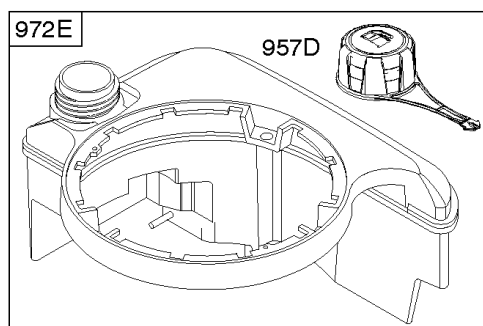

1319 WARNING LABEL

REQUIRED when replacing parts with warning labels affixed.

1330 REPAIR MANUAL

Camshaft, Crankshaft, Cylinder, Engine Sump, Lubrication, Pistion Group, Valves

REF NO	PART NO	QTY	DESCRIPTION
306A	790836		Shield-Cylinder
307	690345		Screw -(Cylinder Shield)
337	591868		Plug-Spark
358	590508		Gasket Set-Engine
362	793351		Shield-Spark Plug
383	89838S		Wrench-Spark Plug
404	690272		WASHER -(Governor Crank)
523	499621		Dipstick
524	692296		Seal-Dipstick Tube
525	495265		Tube-Dipstick
584	697734		Cover-Breather Passage
585	691879		Gasket-Breather Passage
615	690340		RETAINER, Governor Shaft
616	698801		Crank-Governor
617	270344S		Seal-O Ring -(Intake Manifold)
635	66538S		BOOT, Spark Plug
668	493823		Spacer
684	690345		Screw -(Breather Passage Cover)
718	690959		PIN, Locating
741	797521		Gear-Timing -(Metal)
842	691031		SEAL, O-Ring -(Dipstick Tube)
847	692047		Dipstick/Tube Assembly
868	590410		Seal-Valve
869	691155		Seat-Valve -(Intake)
870	690380		Seat-Valve -(Exhaust)
871	590409		Bushing-Valve Guide
883	691881		Gasket-Exhaust
1095	590507		Gasket Set-Valve
1319	794467		LABEL, Warning
1330	270962		Repair Manual