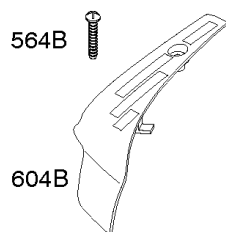

Blower Housing/Shrouds

REF NO	PART NO	QTY	DESCRIPTION
564A	690351		SCREW -(Control Cover)
564B	698589		Screw -(Control Cover)
604B	790703		Cover-Control
604C	792418		Cover-Control
921F	697343		Cover-Blower Housing
921Y	591955		Cover-Blower Housing
921Z	593818		Cover-Blower Housing
921J	790036		Cover-Blower Housing
921H	790037		Cover-Blower Housing
921G	792675		Cover-Blower Housing
921U	794355		Cover-Blower Housing
921X	796706		Cover-Blower Housing
921W	796921		Cover-Blower Housing
969	690700		Screw -(Blower Housing Cover)
969A	691138		Screw -(Blower Housing Cover)

Not For
Reproduction