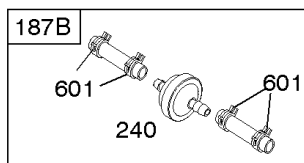

1319 WARNING LABEL

REQUIRED when replacing parts with warning labels affixed.

1330 REPAIR MANUAL

Camshaft, Crankshaft, Cylinder, Engine Sump, Lubrication, Pistion Group, Valves

REF NO	PART NO	QTY	DESCRIPTION
306A	790836		Shield-Cylinder
307	690345		Screw -(Cylinder Shield)
337	591868		Plug-Spark
358	590508		Gasket Set-Engine
362	793351		Shield-Spark Plug
383	89838S		Wrench-Spark Plug
404	690272		WASHER -(Governor Crank)
523	499621		Dipstick
524	692296		Seal-Dipstick Tube
525	495265		Tube-Dipstick
584	697734		Cover-Breather Passage
585	691879		Gasket-Breather Passage
615	690340		RETAINER, Governor Shaft
616	698801		Crank-Governor
617	270344S		Seal-O Ring -(Intake Manifold)
635	66538S		BOOT, Spark Plug
668	493823		Spacer
684	690345		Screw -(Breather Passage Cover)
718	690959		PIN, Locating
741	797521		Gear-Timing -(Metal)
842	691031		SEAL, O-Ring -(Dipstick Tube)
847	692047		Dipstick/Tube Assembly
868	590410		Seal-Valve
869	691155		Seat-Valve -(Intake)
870	690380		Seat-Valve -(Exhaust)
871	590409		Bushing-Valve Guide
883	691881		Gasket-Exhaust
1095	590507		Gasket Set-Valve
1319	794467		LABEL, Warning
1330	270962		Repair Manual