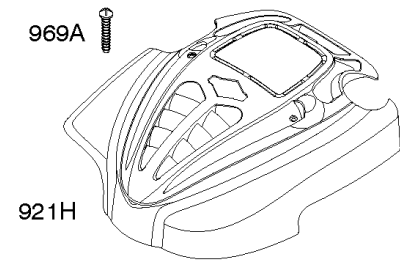

Blower Housing, Electric Starter, Flywheel, Rewind Starter

REF NO	PART NO	QTY	DESCRIPTION
23	691987		Flywheel
37	793756		Guard-Flywheel
55	691421		Housing-Rewind Starter
58	697316		Rope-Starter -(Cut To Required Length)
60	281434S		Grip-Starter Rope
60C	799716		Grip-Starter Rope
65	690837		Screw -(Rewind Starter)
78	691108		SCREW -(Flywheel Guard)
304	790826		Housing-Blower
305	691108		SCREW -(Blower Housing)
309B	799045		Motor-Starter
332	690662		Nut -(Flywheel)
363	19069		Puller-Flywheel
455	791960		Cup-Flywheel
456	692299		Plate-Pawl Friction
459	281505S		PAWL, Ratchet
592	690800		Nut -(Rewind Starter)
597	691696		Screw -(Pawl Friction Plate)
608	497680		Starter-Rewind
689	691855		SPRING, Friction
697	691127		SCREW -(Starter Motor) (Drive Cap)
742	93941		RETAINER, E Ring
853	695268		Adapter-Wire
925	795403		Cover-Linkage
937A	799420		Spline-Starter
997	696310		Shield-Debris
1005	691346		Fan-Flywheel
1036	-----		Label-Emissions -(Available From A Briggs & Stratton Authorized Dealer)
1210	498144		Pulley/Spring Assembly -(Pulley) (Pulley)
1211	498144		Pulley/Spring Assembly -(Spring) (Spring)