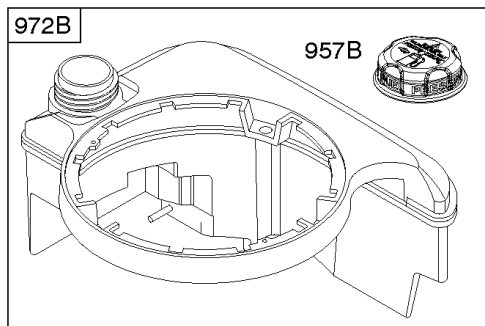

1319 WARNING LABEL

REQUIRED when replacing parts with warning labels affixed.

1330 REPAIR MANUAL

Camshaft, Crankshaft, Cylinder, Engine Sump, Lubrication, Pistion Group, Valves

REF NO	PART NO	QTY	DESCRIPTION
306A	790836		Shield-Cylinder
307	690345		Screw -(Cylinder Shield)
337	591868		Plug-Spark
358	590508		Gasket Set-Engine
362	793351		Shield-Spark Plug
383	89838S		Wrench-Spark Plug
404	690272		WASHER -(Governor Crank)
523	499621		Dipstick
524	692296		Seal-Dipstick Tube
525	495265		Tube-Dipstick
584	697734		Cover-Breather Passage
585	691879		Gasket-Breather Passage
615	690340		RETAINER, Governor Shaft
616	698801		Crank-Governor
617	270344S		Seal-O Ring -(Intake Manifold)
635	66538S		BOOT, Spark Plug
668	493823		Spacer
684	690345		Screw -(Breather Passage Cover)
718	690959		PIN, Locating
741	797521		Gear-Timing -(Metal)
842	691031		SEAL, O-Ring -(Dipstick Tube)
847	692047		Dipstick/Tube Assembly
868	590410		Seal-Valve
869	691155		Seat-Valve -(Intake)
870	690380		Seat-Valve -(Exhaust)
871	590409		Bushing-Valve Guide
883	691881		Gasket-Exhaust
1095	590507		Gasket Set-Valve
1319	794467		LABEL, Warning
1330	270962		Repair Manual