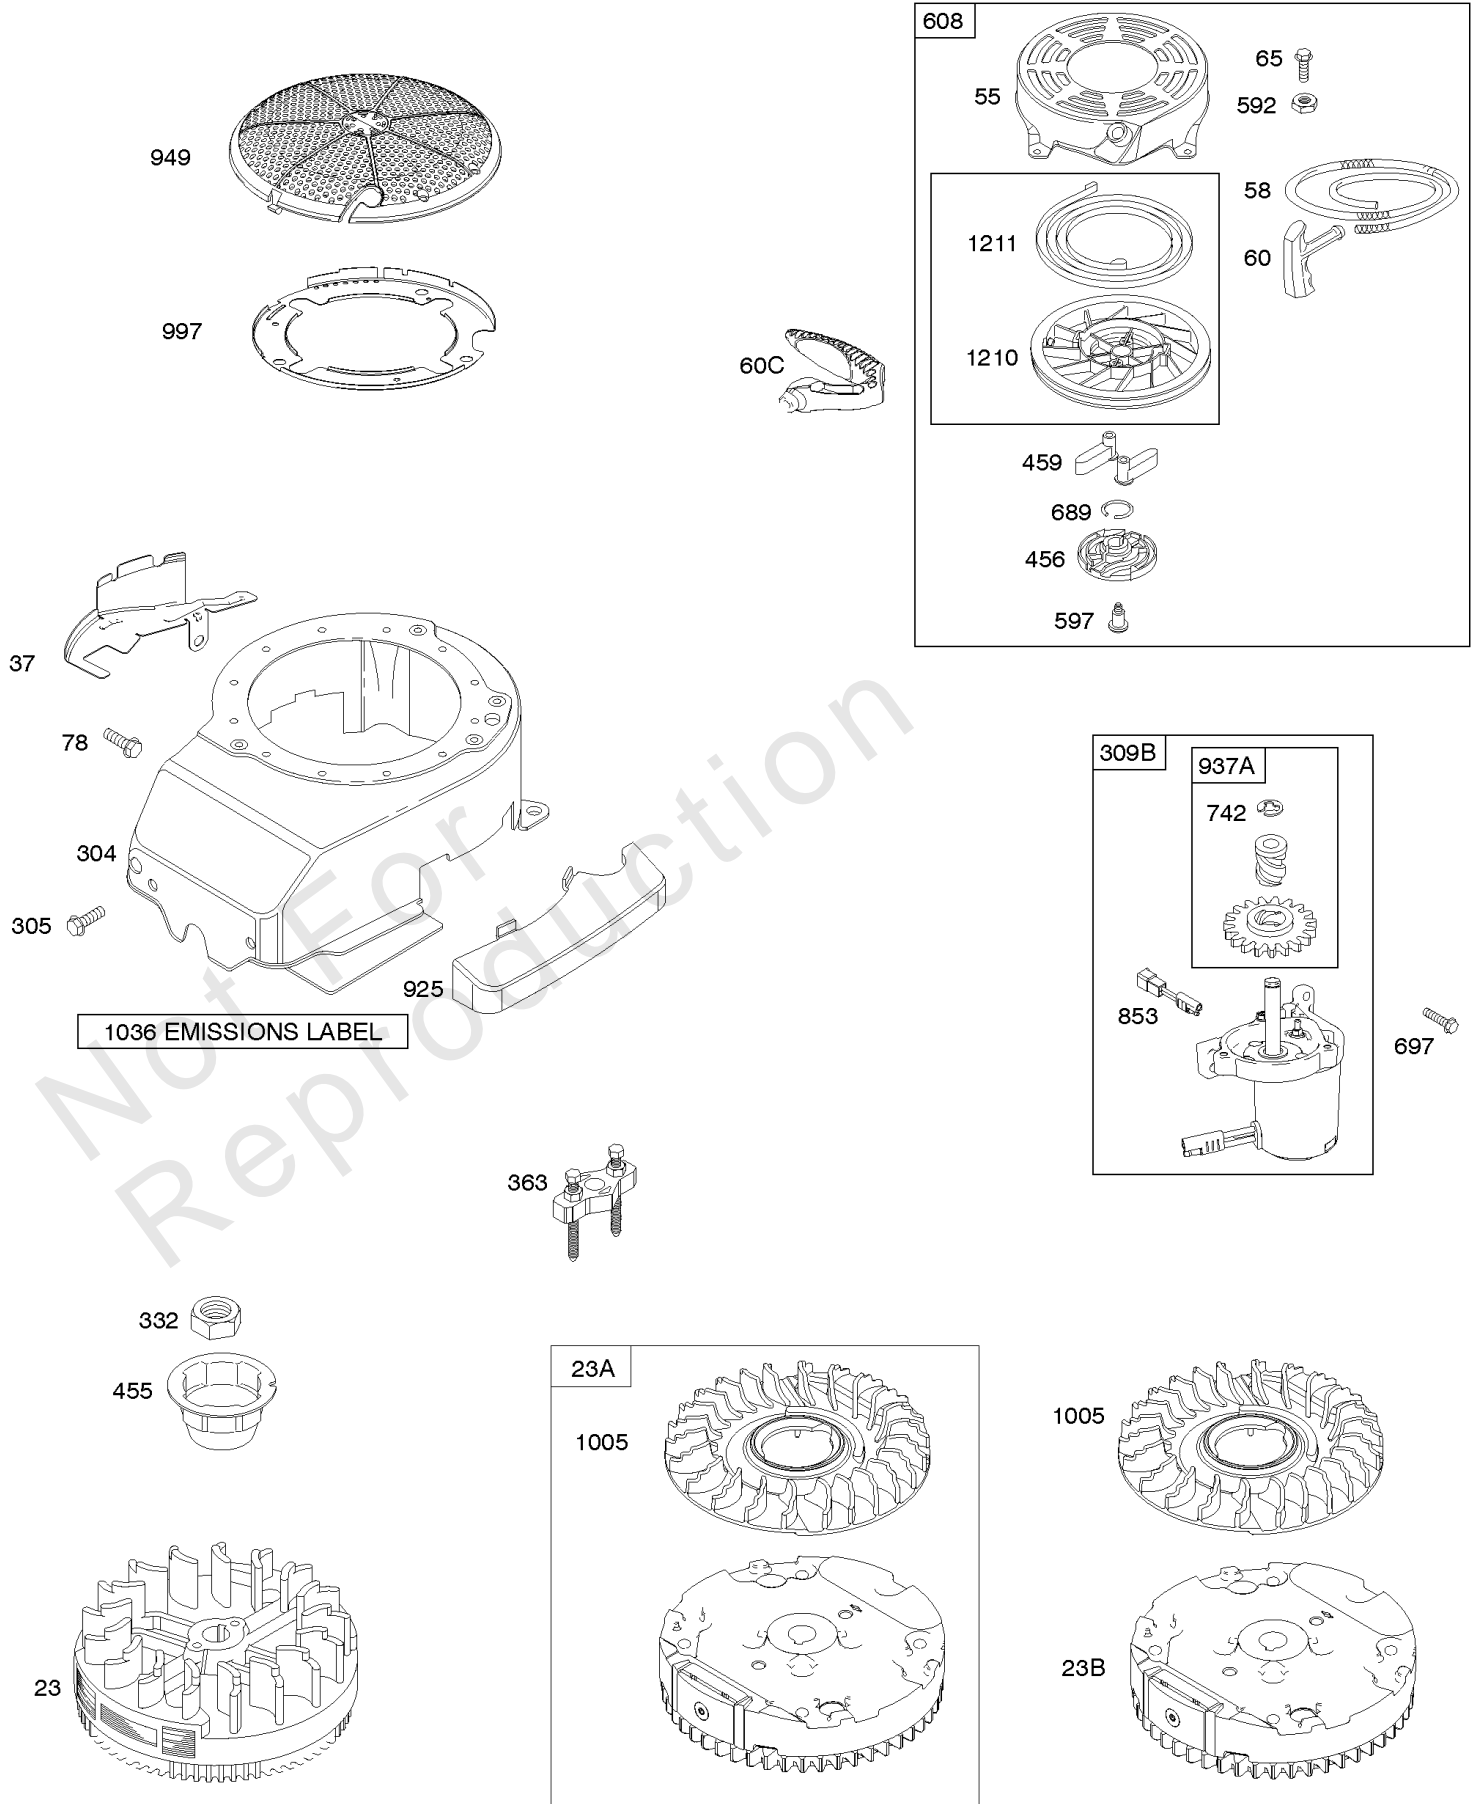

Blower Housing, Electric Starter, Flywheel, Rewind Starter

REF NO	PART NO	QTY	DESCRIPTION
23	691987		Flywheel
37	793756		Guard-Flywheel
55	691421		Housing-Rewind Starter
58	697316		Rope-Starter -(Cut To Required Length)
60	281434S		Grip-Starter Rope
60C	799716		Grip-Starter Rope
65	690837		Screw -(Rewind Starter)
78	691108		SCREW -(Flywheel Guard)
304	790826		Housing-Blower
305	691108		SCREW -(Blower Housing)
309B	799045		Motor-Starter
332	690662		Nut -(Flywheel)
363	19069		Puller-Flywheel
455	791960		Cup-Flywheel
456	692299		Plate-Pawl Friction
459	281505S		PAWL, Ratchet
592	690800		Nut -(Rewind Starter)
597	691696		Screw -(Pawl Friction Plate)
608	497680		Starter-Rewind
689	691855		SPRING, Friction
697	691127		SCREW -(Starter Motor) (Drive Cap)
742	93941		RETAINER, E Ring
853	695268		Adapter-Wire
925	795403		Cover-Linkage
937A	799420		Spline-Starter
997	696310		Shield-Debris
1005	691346		Fan-Flywheel
1036	-----		Label-Emissions -(Available From A Briggs & Stratton Authorized Dealer)
1210	498144		Pulley/Spring Assembly -(Pulley) (Pulley)
1211	498144		Pulley/Spring Assembly -(Spring) (Spring)