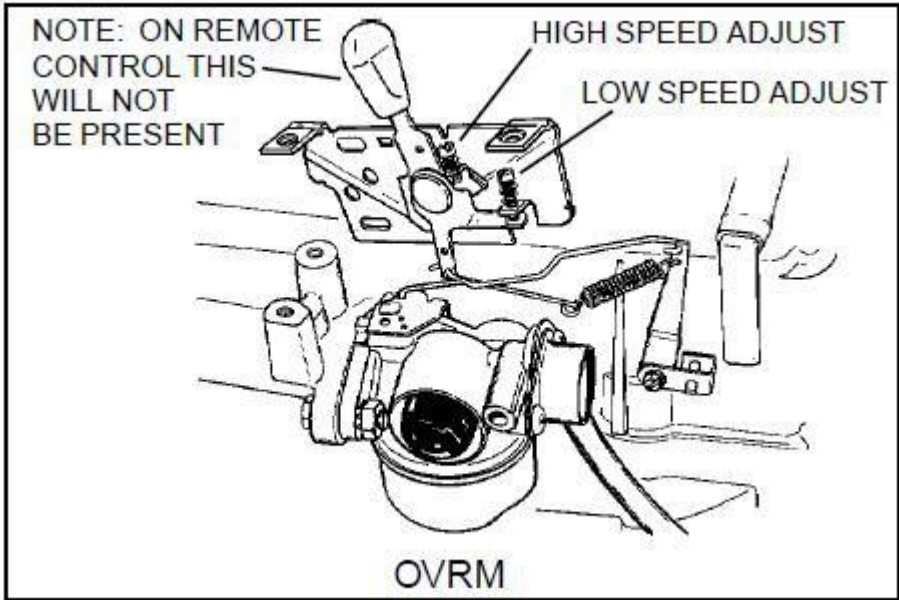

Craftsman Eager 1 Carburetor Linkage Diagram

Craftsman Eager 1; how to hook up the linkage on the carb - Garden question.

HMSK80-100