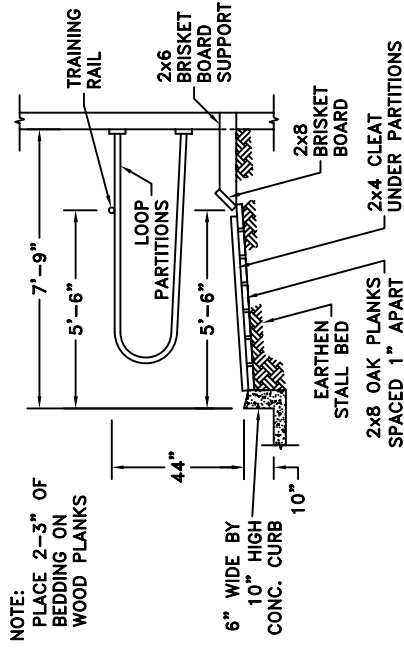

PLAN
SCALE: 1"=40'

FREESTALL DETAIL
SCALE: 3/16"=1'-0"

CROSS SECTION
SCALE: 1/16"=1'-0"

COOPERATIVE EXTENSION WORK IN
AGRICULTURE AND HOME ECONOMICS
STATE OF TENNESSEE
THE UNIVERSITY OF TENNESSEE
INSTITUTE OF AGRICULTURE AND SOIL SCIENCE DEPARTMENT
UNITED STATES DEPARTMENT OF AGRICULTURE COOPERATING

200-COW DAIRY HOUSING
AND FEEDING FACILITY

TENN 28-MAR-1994 SHEET 1 OF 1
GFG PLAN NO. T4148