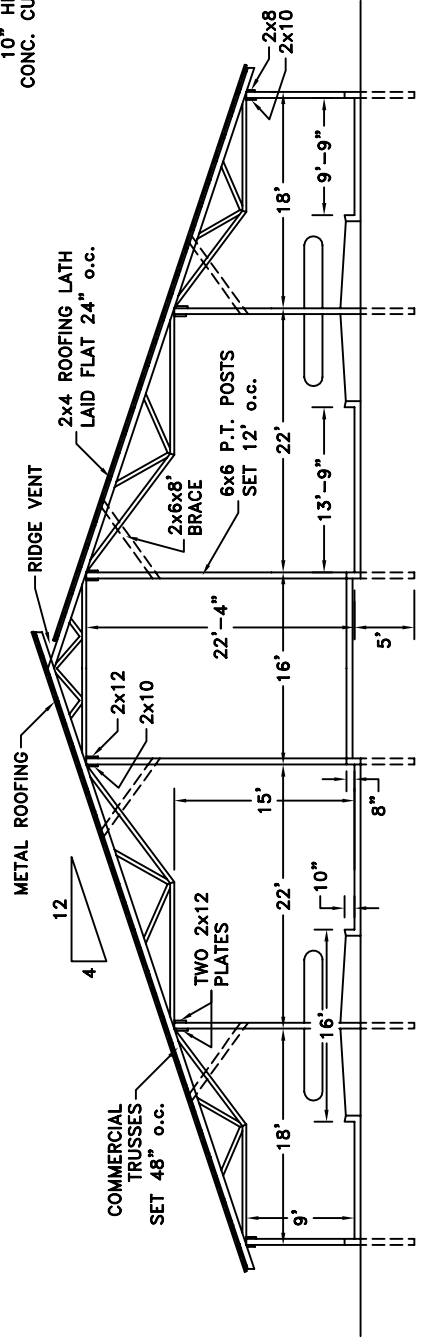

PLAN
SCALE: 1"=40'

FREESTALL DETAIL
SCALE: 3/16"=1'-0"

CROSS SECTION
SCALE: 1/16"=1'-0"

COOPERATIVE EXTENSION WORK IN
AGRICULTURE AND HOME ECONOMICS
STATE OF TENNESSEE
THE UNIVERSITY OF TENNESSEE
INSTITUTE OF AGRICULTURE AND SOIL SCIENCE DEPARTMENT
UNITED STATES DEPARTMENT OF AGRICULTURE COOPERATING

200-COW DAIRY HOUSING
AND FEEDING FACILITY

TENN 28-MAR-1994 SHEET 1 OF 1
GFG PLAN NO. T4148