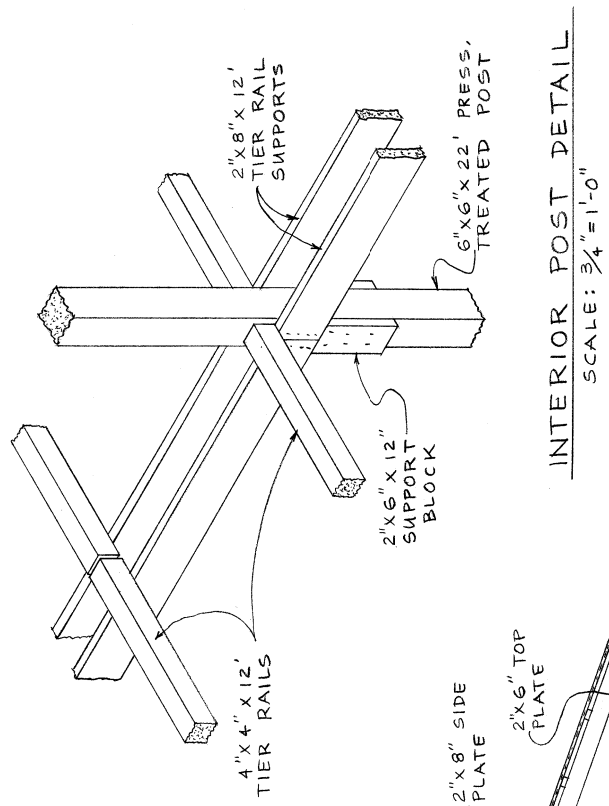

PLAN
SCALE: 1/4" = 1'-0"

NOTE:
THE APPROXIMATE CAPACITY OF THIS BARN IS 1.16 ACRES. THIS IS BASED ON 7467 PLANTS (1245 STICKS) PER ACRE AND A STICK SPACING OF 6". (PLACE 6 PLANTS PER STICK.)

SIDE VIEW
SCALE: 1/8" = 1'-0"

INTERIOR POST DETAIL
 SCALE: 3/4" = 1'-0"

CROSS SECTION
 SCALE: 3/8" = 1'-0"