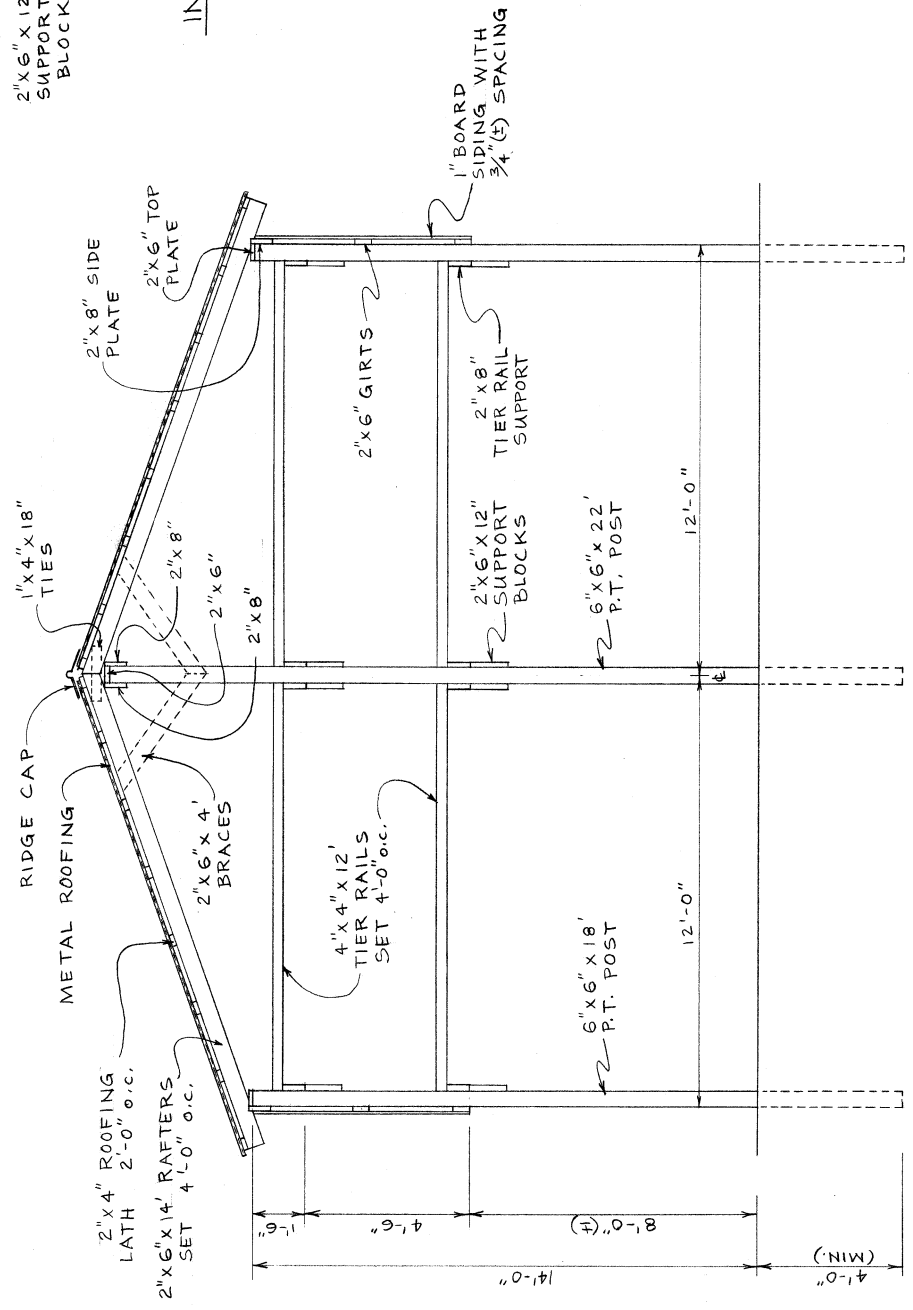

PLAN
SCALE: 1/4" = 1'-0"

NOTE:
THE APPROXIMATE CAPACITY OF THIS BARN IS 1.16 ACRES. THIS IS BASED ON 7467 PLANTS (1245 STICKS) PER ACRE AND A STICK SPACING OF 6". (PLACE 6 PLANTS PER STICK.)

SIDE VIEW
SCALE: 1/8" = 1'-0"

INTERIOR POST DETAIL
 SCALE: 3/4" = 1'-0"

CROSS SECTION
 SCALE: 3/8" = 1'-0"