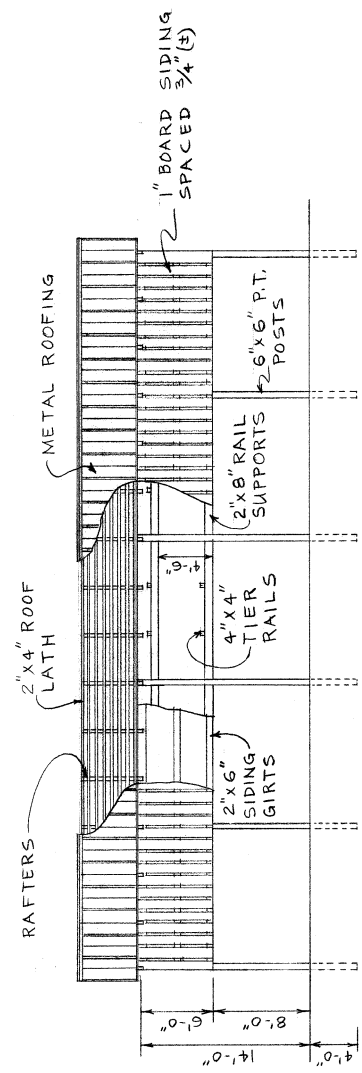

PLAN
SCALE: 1/4" = 1'-0"

NOTE:
THE APPROXIMATE CAPACITY OF THIS BARN IS 1.16 ACRES. THIS IS BASED ON 7467 PLANTS (1245 STICKS) PER ACRE AND A STICK SPACING OF 6". (PLACE 6 PLANTS PER STICK.)

SIDE VIEW
SCALE: 1/8" = 1'-0"

INTERIOR POST DETAIL
 SCALE: 3/4" = 1'-0"

CROSS SECTION
 SCALE: 3/8" = 1'-0"