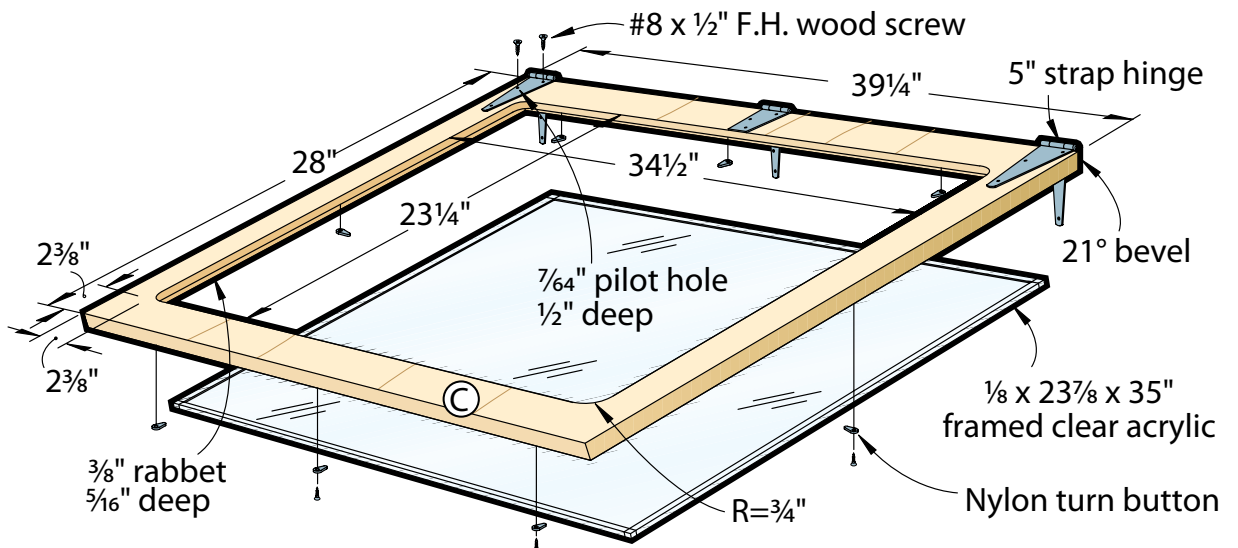

# CUTTING DIAGRAM

3/4 x 48 x 48" Exterior plywood

**EXPLODED VIEW**