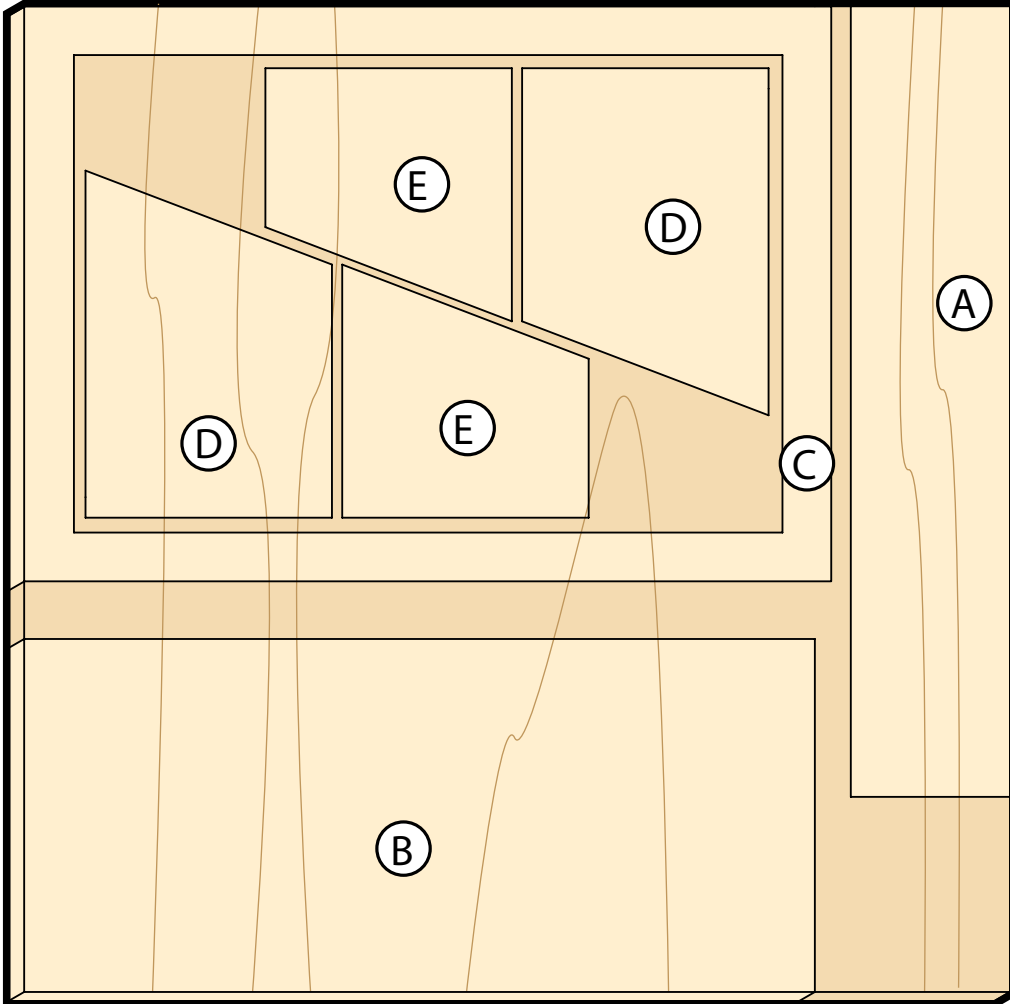

# CUTTING DIAGRAM

3/4 x 48 x 48" Exterior plywood

**EXPLODED VIEW**